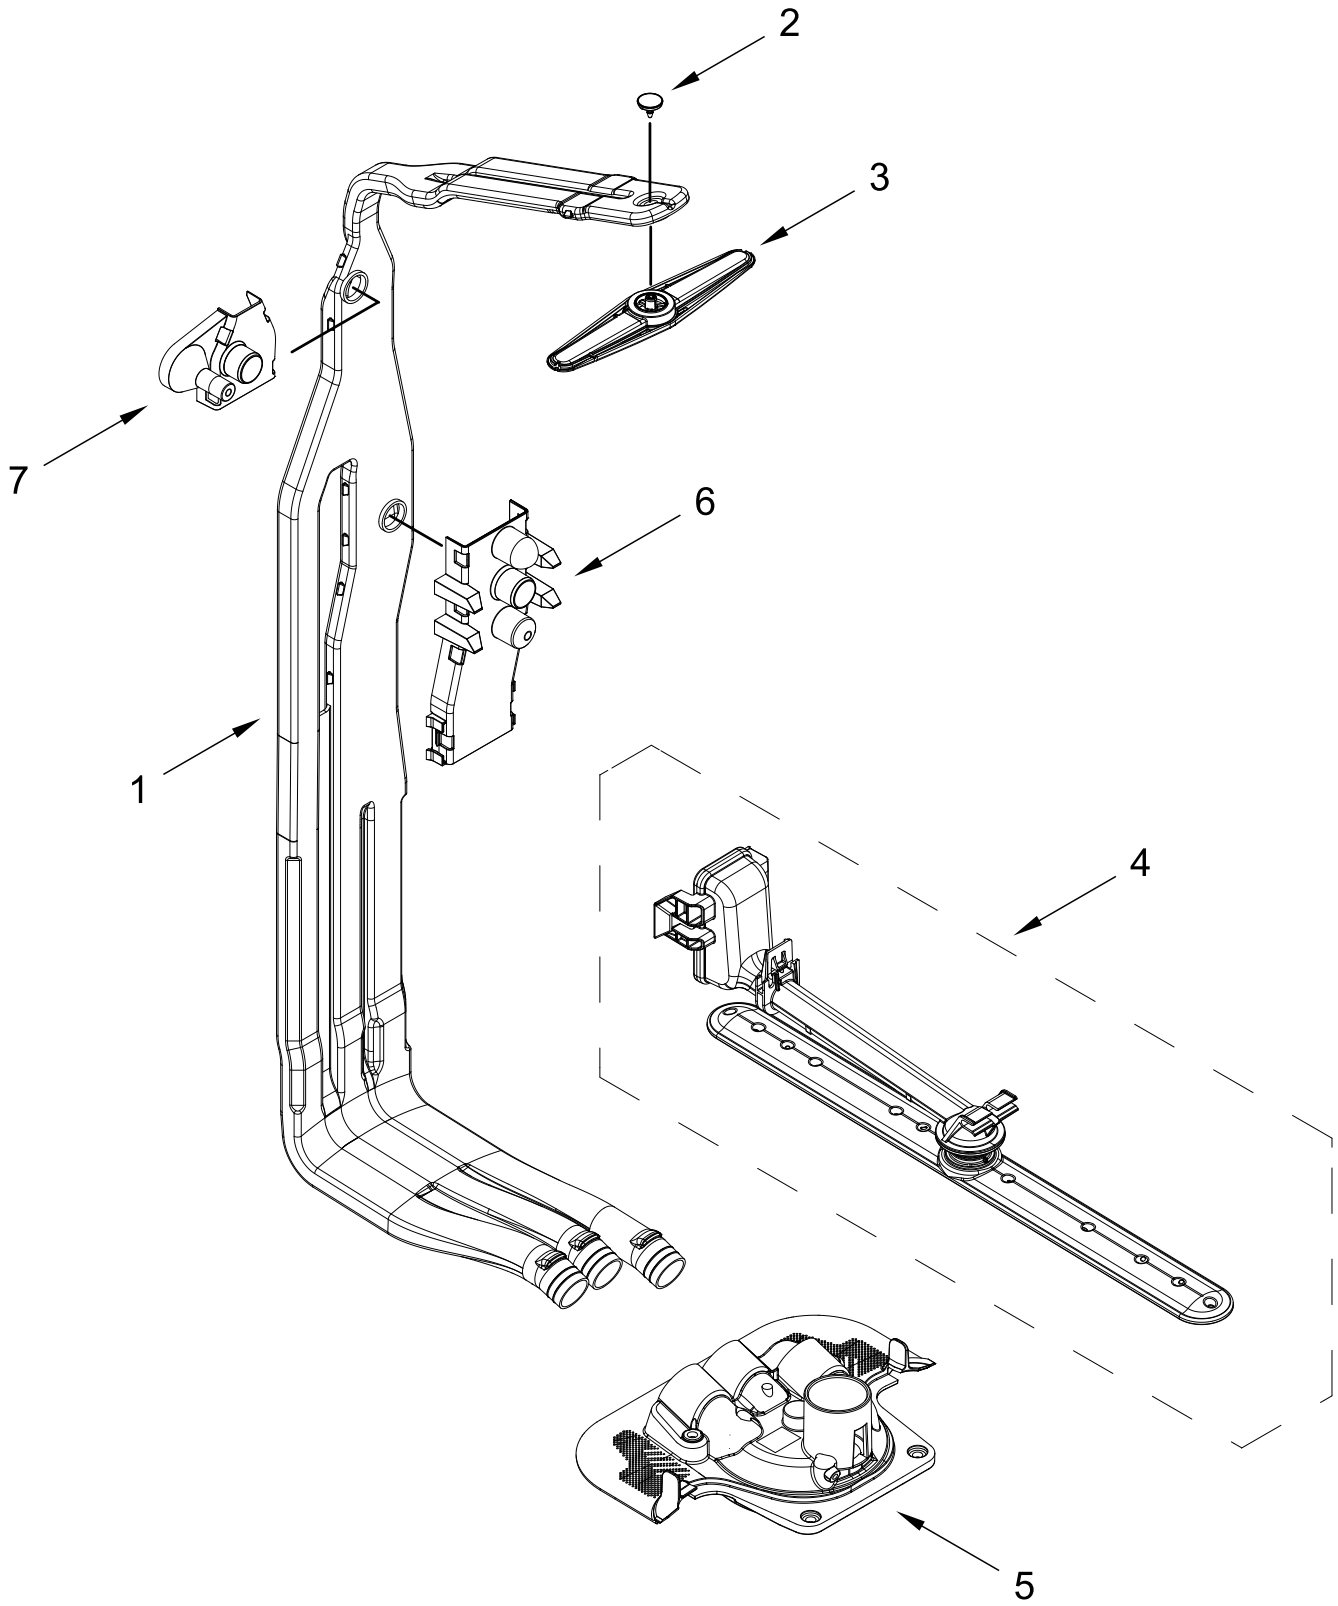

UPPER WASH AND RINSE PARTS

UPPER WASH AND RINSE PARTS

<u>Illus.</u> <u>No.</u>	<u>Part No.</u>	<u>Description</u>	<u>Illus.</u> <u>No.</u>	<u>Part No.</u>	<u>Description</u>	<u>Illus.</u> <u>No.</u>	<u>Part No.</u>	<u>Description</u>
1	W10872558	Feed Tube Assembly	4	W11174340	Upper Sprayarm Assembly	6	W10892836	Retainer, Docking (2nd Level)
2	W11039888	Retainer						
3	W11039869	Sprayarm, Third Level	5	W10903465	Cover, Diverter	7	W10892835	Retainer, Docking (3rd Level)