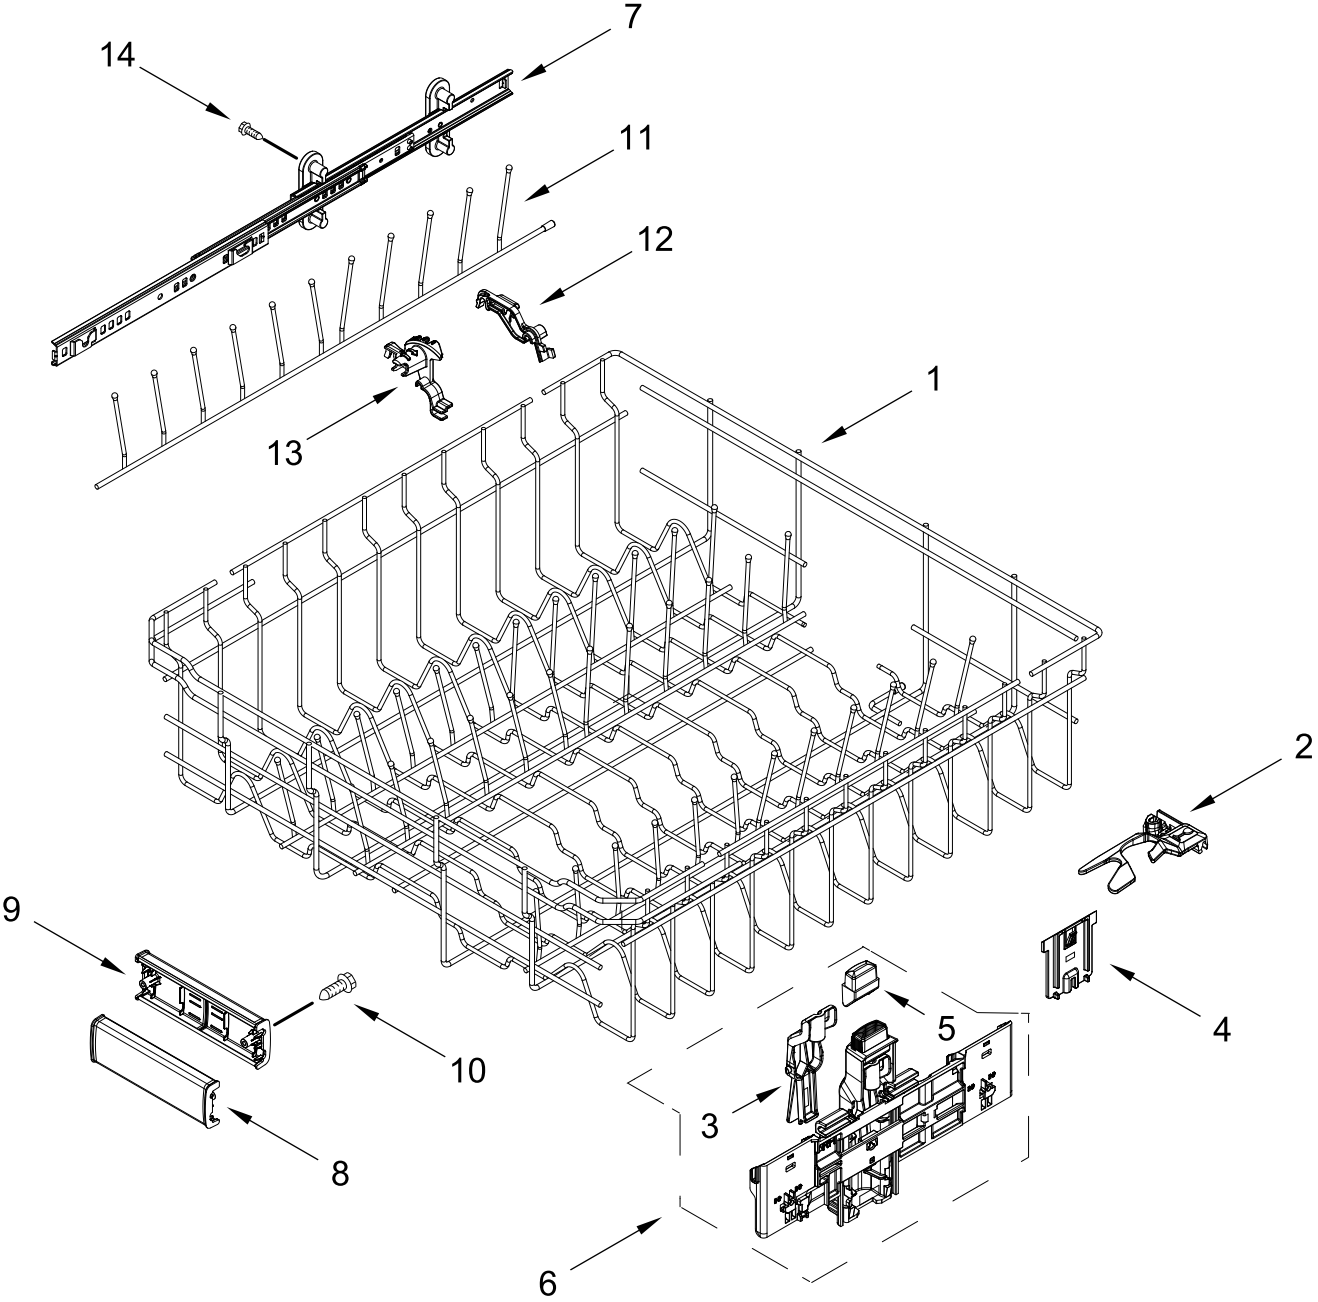

UPPER RACK AND TRACK PARTS

UPPER RACK AND TRACK PARTS

<u>Illus.</u> <u>No.</u>	<u>Part No.</u>	<u>Description</u>	<u>Illus.</u> <u>No.</u>	<u>Part No.</u>	<u>Description</u>	<u>Illus.</u> <u>No.</u>	<u>Part No.</u>	<u>Description</u>
1	W10847876	Dishrack, Upper	7		Track, Assembly	13	W11179755	Positioner
2	W11310287	Clip, Stemware		W11212732	Left Hand	14	W11170270	Screw
3	W11180178	Leveler, Adjuster Arm		W11212734	Right Hand			
4	W11180605	Clip, Adjuster Arm	8	W11268682	Handle, Dishrack Front			
5	W11267699	Button, Adjuster Arm	9	W11268681	Handle, Dishrack Rear			
6		Adjustment Assembly	10	9741232	Screw			
	W11268082	Left Hand	11	W11186528	Tine Row, Fold Down			
	W11268078	Right Hand	12	W11179753	Clip, Pivot