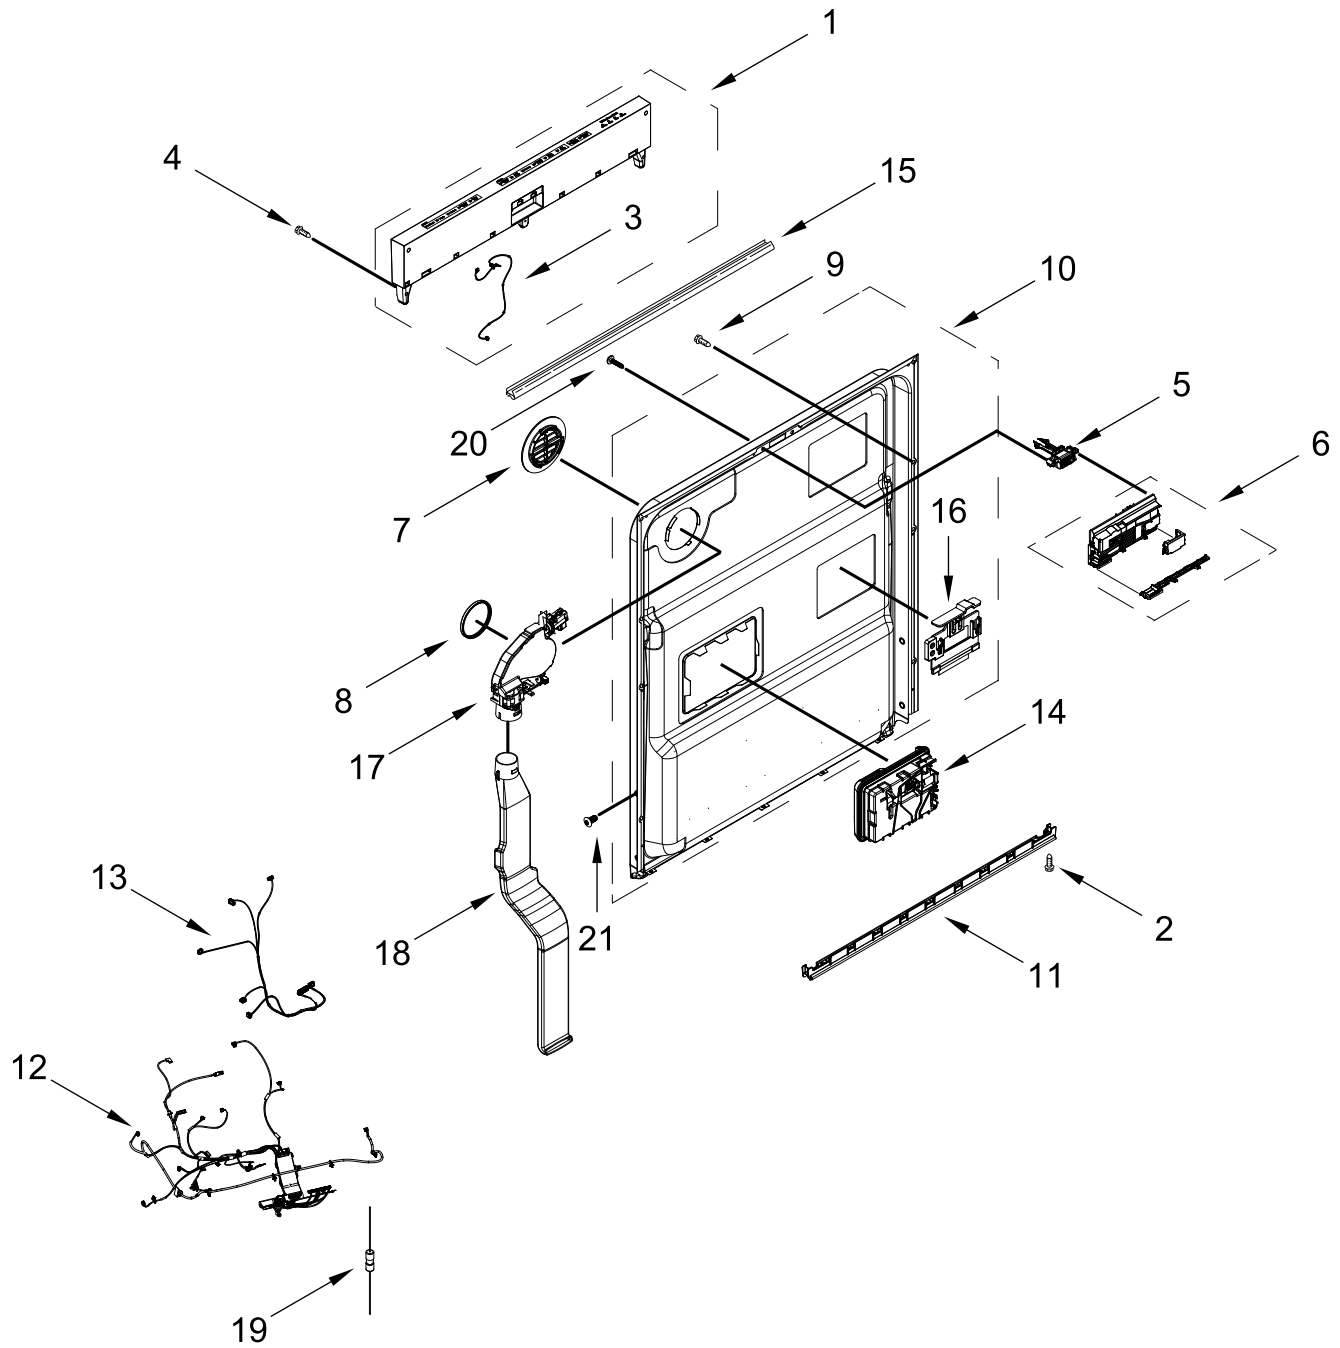

KitchenAid®

Dishwasher

MODELS:

KDTM704LPA1 (Panel Ready)

DOOR AND PANEL PARTS

DOOR AND PANEL PARTS

<u>Illus.</u> <u>No.</u>	<u>Part No.</u>	<u>Description</u>	<u>Illus.</u> <u>No.</u>	<u>Part No.</u>	<u>Description</u>	<u>Illus.</u> <u>No.</u>	<u>Part No.</u>	<u>Description</u>
1		Literature Parts	5		Access Panel	13		Toe Panel
	W11323304	Owners Manual		W11108979	Black		W11467733	Black
	W11404477	Energy Guide	6	W11364953	Screw			
	W11366143	Tech Sheet	7	W10919858	Insulation, Multi-Layer			
	W11460372	Template, Customer Panel	8	W10195008	Hardware, Custom Panel			
2		Arm, Hinge	9	W11038694	Insulation, Single Layer			
	W11323124	Left						
	W11323123	Right	10	W11298981	Insulation, Front Panel			
3	W11377160	Cross Brace, Door	11	3400000	Screw			
4	W11326131	Panel, Front	12	W11438978	Screw, Black			

CONTROL PANEL AND INNER DOOR PARTS

CONTROL PANEL AND INNER DOOR PARTS

<u>Illus.</u> <u>No.</u>	<u>Part No.</u>	<u>Description</u>	<u>Illus.</u> <u>No.</u>	<u>Part No.</u>	<u>Description</u>	<u>Illus.</u> <u>No.</u>	<u>Part No.</u>	<u>Description</u>
1		Console Assembly (Includes Insert)	10	W11098822	Inner Door Assembly	18	W11038734	Duct, Vent
	W11530824	Panel Ready	11	W11563231	Seal, Door Bottom	19	W11397505	Fuse, In-line
2	W11258418	Screw	12	W11333342	Wiring Harness, Main (Includes Thermostat & Fuse)	20	W10381476	Screw
3	W11084876	Jumper, Door				21	3400071	Screw
4	W10711884	Screw	13	W11084867	Wiring Harness, Inner Door			
5	W11091934	Latch Assembly (Includes Switch)	14	W11092649	Dispenser Assembly			
6	W11524498	Control, Electronic	15	W11265187	Seal, Console/Door			
7	W11025634	Bezel, Vent (Also Order Gasket)	16	W11088985	Hanger, Control			
8	W11184028	Gasket, Vent	17	W11038720	Vent Assembly (Includes Fan)			
9	W10348409	Screw			(Also Order Gasket)			