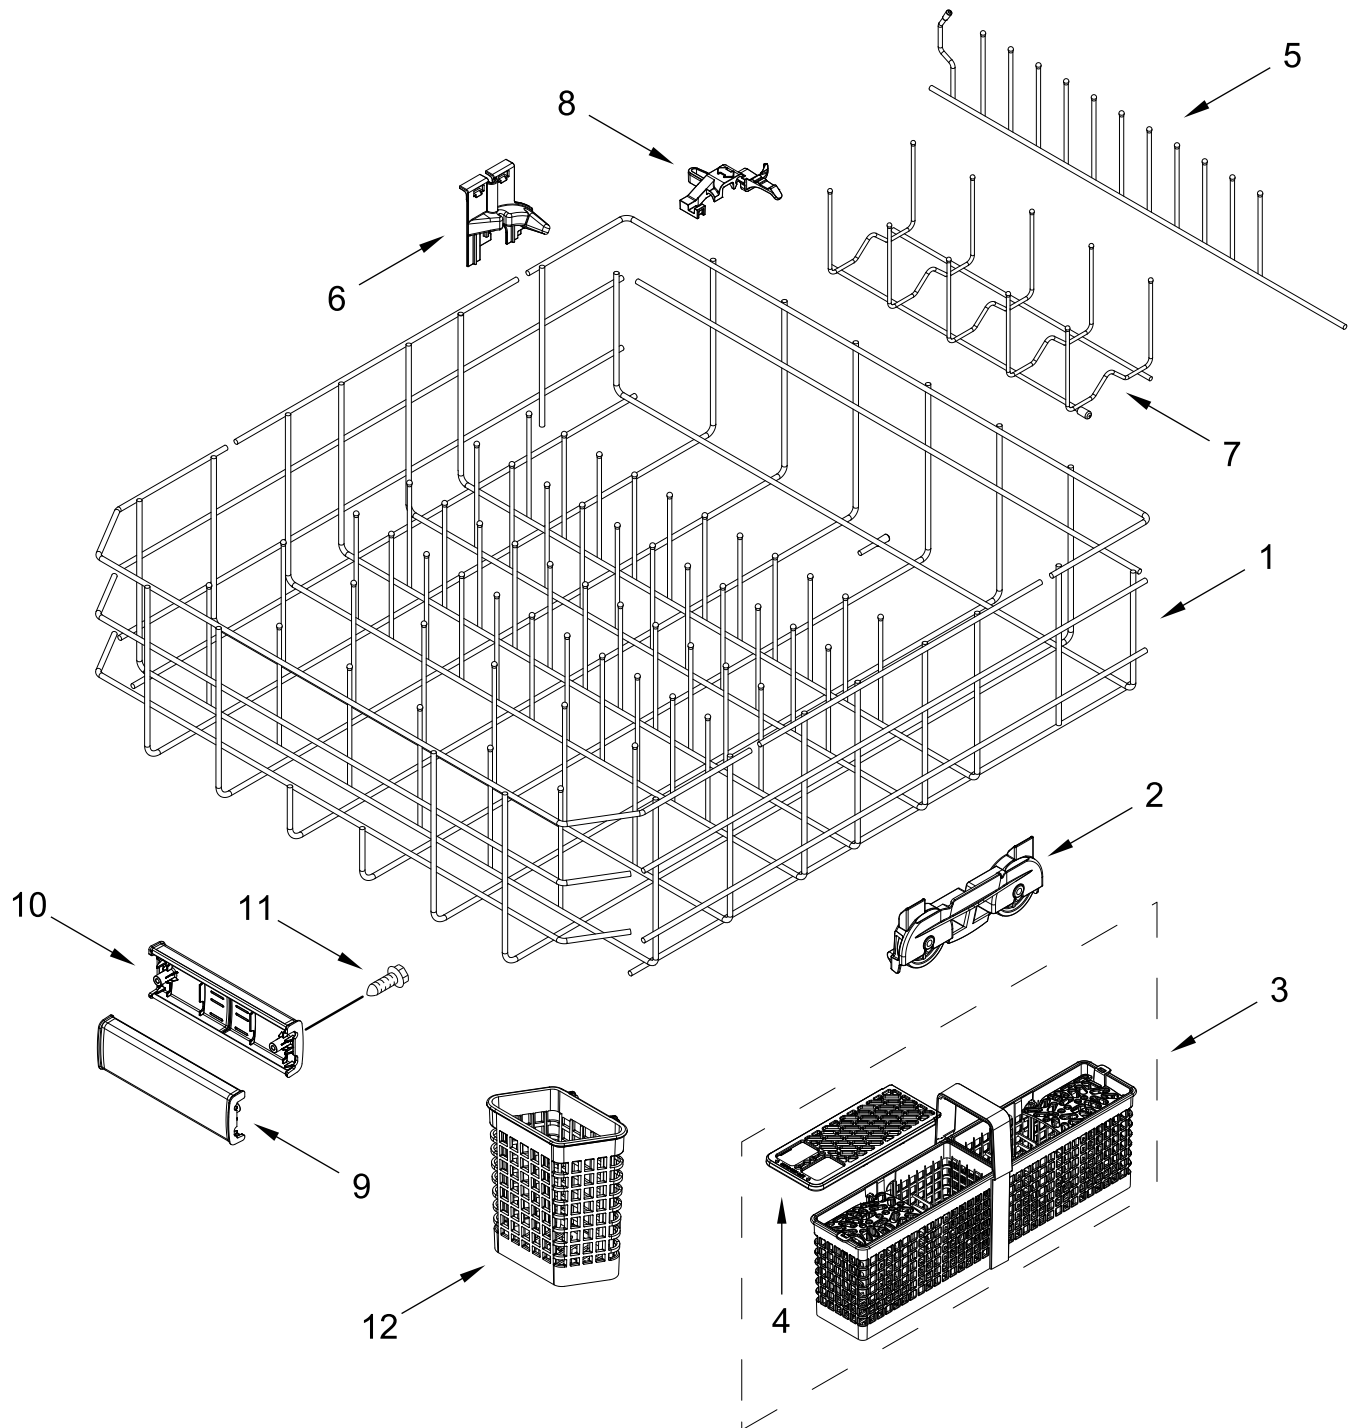

UPPER WASH AND RINSE PARTS

UPPER WASH AND RINSE PARTS

<u>Illus.</u> <u>No.</u>	<u>Part No.</u>	<u>Description</u>	<u>Illus.</u> <u>No.</u>	<u>Part No.</u>	<u>Description</u>	<u>Illus.</u> <u>No.</u>	<u>Part No.</u>	<u>Description</u>
1	W10872558	Feed Tube Assembly	4	W11174340	Upper Sprayarm Assembly	6	W10892836	Retainer, Docking (2nd Level)
2	W11039888	Retainer						
3	W11039869	Sprayarm, Third Level	5	W10903465	Cover, Diverter	7	W10892835	Retainer, Docking (3rd Level)

UPPER RACK AND TRACK PARTS

UPPER RACK AND TRACK PARTS

<u>Illus.</u> <u>No.</u>	<u>Part No.</u>	<u>Description</u>	<u>Illus.</u> <u>No.</u>	<u>Part No.</u>	<u>Description</u>	<u>Illus.</u> <u>No.</u>	<u>Part No.</u>	<u>Description</u>
1	W10847876	Dishrack, Upper	7		Track, Assembly	13	W11179755	Positioner
2	W11310287	Clip, Stemware		W11212732	Left Hand	14	W11170270	Screw
3	W11180178	Leveler, Adjuster Arm		W11212734	Right Hand			
4	W11180605	Clip, Adjuster Arm	8	W11268682	Handle, Dishrack Front			
5	W11267699	Button, Adjuster Arm	9	W11268681	Handle, Dishrack Rear			
6		Adjustment Assembly	10	9741232	Screw			
	W11268082	Left Hand	11	W11186528	Tine Row, Fold Down			
	W11268078	Right Hand	12	W11179753	Clip, Pivot			

LOWER RACK PARTS

LOWER RACK PARTS

<u>Illus.</u> <u>No.</u>	<u>Part No.</u>	<u>Description</u>	<u>Illus.</u> <u>No.</u>	<u>Part No.</u>	<u>Description</u>	<u>Illus.</u> <u>No.</u>	<u>Part No.</u>	<u>Description</u>
1	W11224324	Dishrack, Lower	5	W10056272	Tine Row, Fold Down	9	W11392620	Handle, Dishrack Front
2	W11133746	Wheel & Transport Assembly	6	W11268658	Retainer, Flex Row	10	W11268681	Handle, Dishrack Rear
3	W11291798	Silverware Basket Assembly	7	W10554952	Tine Row, Sliding	11	9741232	Screw
4	W11267718	Lid, Silverware Basket	8	W11268661	Retainer, Sliding Tine Row	12	W11267721	Utensil Basket