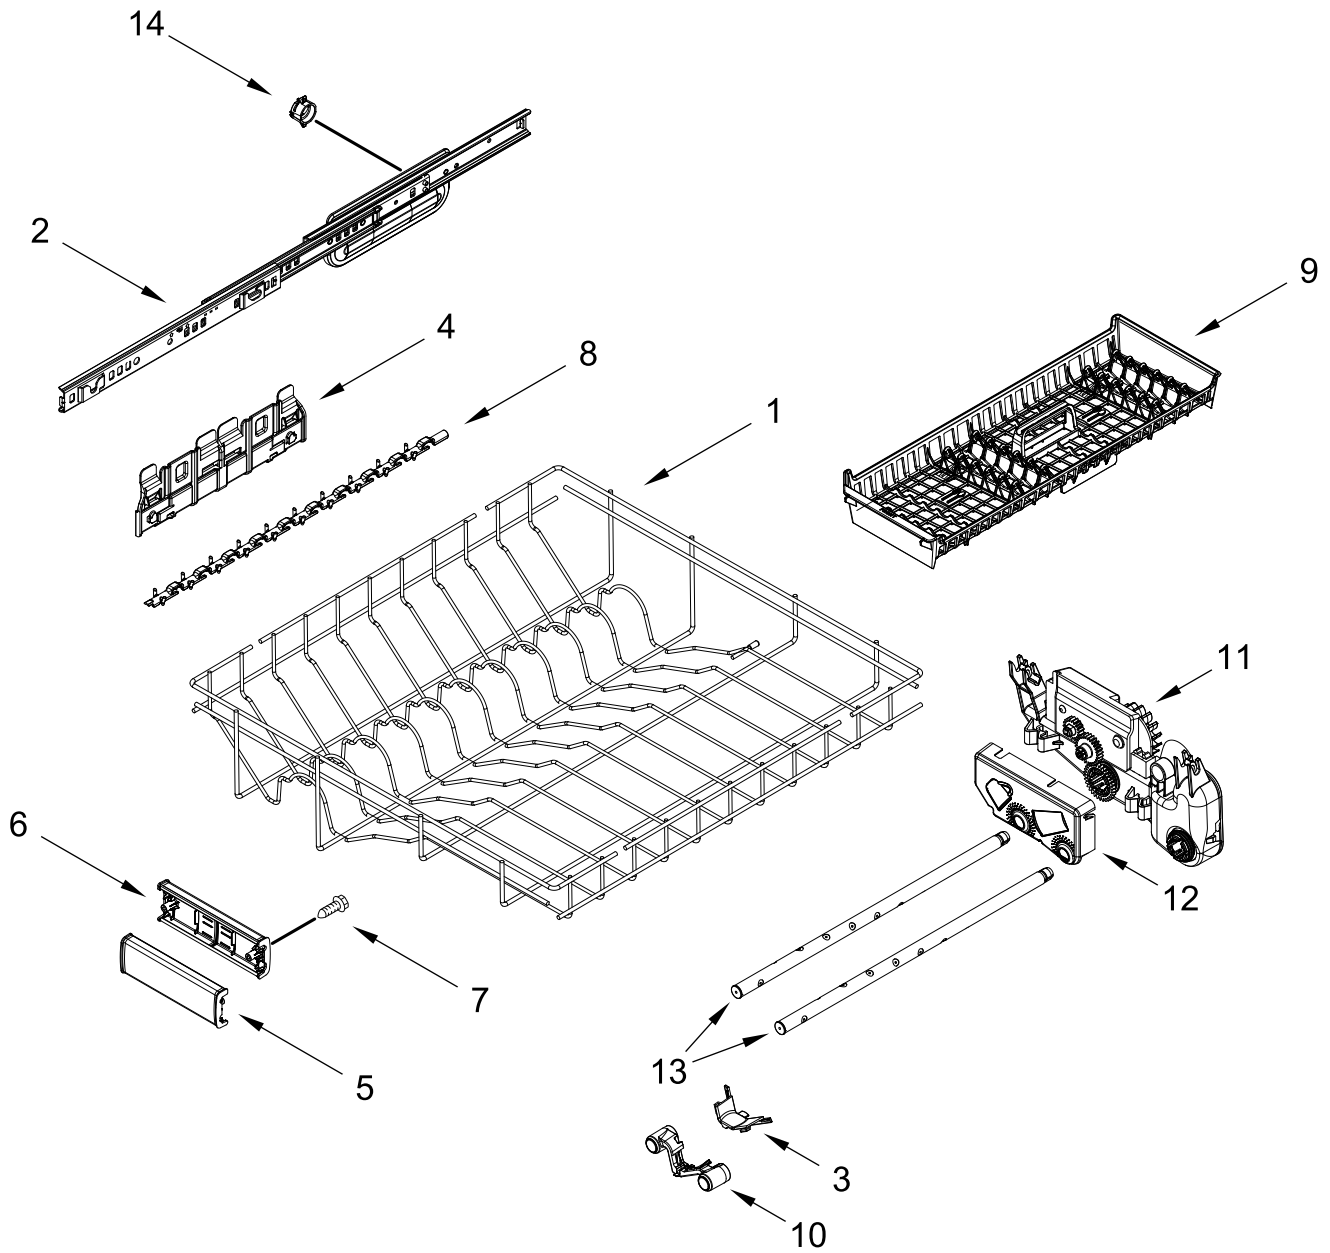

THIRD LEVEL RACK AND TRACK PARTS

THIRD LEVEL RACK AND TRACK PARTS

<u>Illus.</u> <u>No.</u>	<u>Part No.</u>	<u>Description</u>	<u>Illus.</u> <u>No.</u>	<u>Part No.</u>	<u>Description</u>	<u>Illus.</u> <u>No.</u>	<u>Part No.</u>	<u>Description</u>
1	W11127727	Rack, Third Level	5	W11392620	Handle, Dishrack Front	10	W10830577	Bracket, Front Hanger
2		Track Assembly	6	W11268681	Handle, Dishrack Rear	11	W10830523	Drive Box Assembly, Manifold
	W11047813	Left Hand	7	9741232	Screw	12	W11101860	Cover, Wash Tube
	W11047815	Right Hand	8	W11202101	Cup Guard	13	W10831864	Tube, Wash
3	W11184071	Hanger, Tube	9	W11087823	Silverware Tray	14	W10920244	Nut, Tub
4	W11130709	Mount, Dishrack