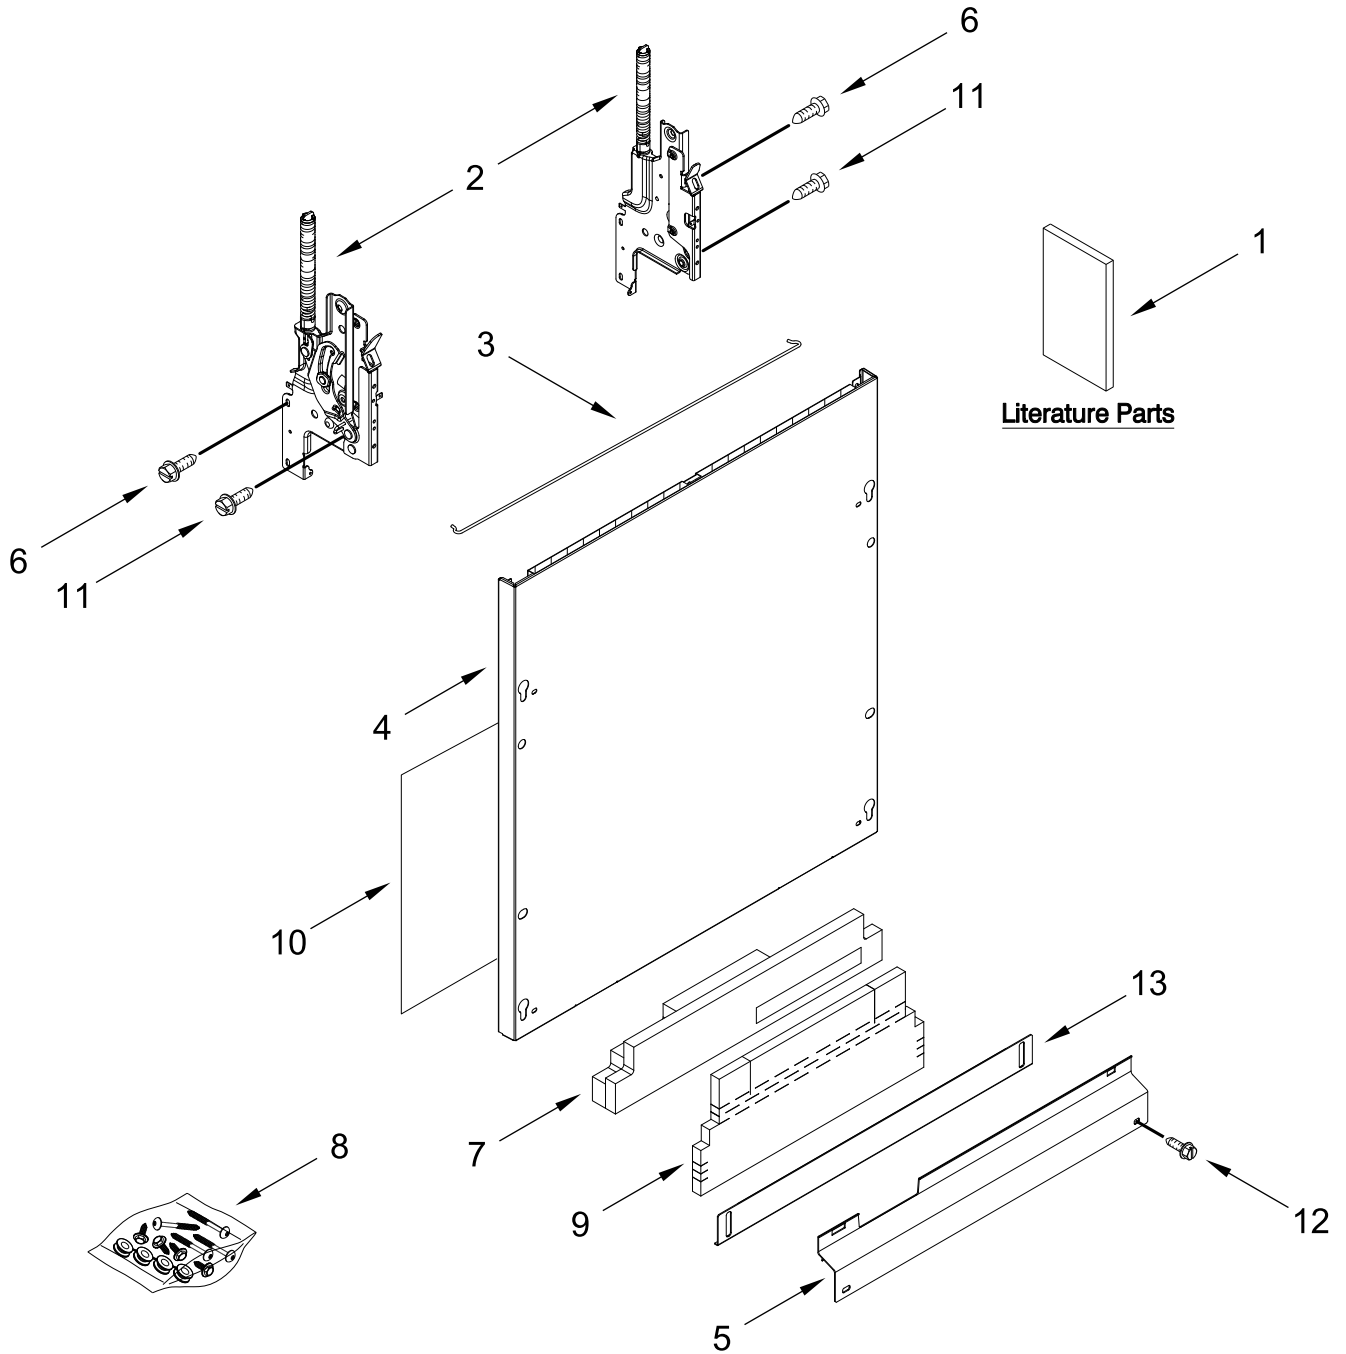

KitchenAid®

Dishwasher

MODELS:

KDTM704LPA1 (Panel Ready)

DOOR AND PANEL PARTS

DOOR AND PANEL PARTS

<u>Illus.</u> <u>No.</u>	<u>Part No.</u>	<u>Description</u>	<u>Illus.</u> <u>No.</u>	<u>Part No.</u>	<u>Description</u>	<u>Illus.</u> <u>No.</u>	<u>Part No.</u>	<u>Description</u>
1		Literature Parts	5		Access Panel	13		Toe Panel
	W11323304	Owners Manual		W11108979	Black		W11467733	Black
	W11404477	Energy Guide	6	W11364953	Screw			
	W11366143	Tech Sheet	7	W10919858	Insulation, Multi-Layer			
	W11460372	Template, Customer Panel	8	W10195008	Hardware, Custom Panel			
2		Arm, Hinge	9	W11038694	Insulation, Single Layer			
	W11323124	Left						
	W11323123	Right	10	W11298981	Insulation, Front Panel			
3	W11377160	Cross Brace, Door	11	3400000	Screw			
4	W11326131	Panel, Front	12	W11438978	Screw, Black			

CONTROL PANEL AND INNER DOOR PARTS

CONTROL PANEL AND INNER DOOR PARTS

<u>Illus.</u> <u>No.</u>	<u>Part No.</u>	<u>Description</u>	<u>Illus.</u> <u>No.</u>	<u>Part No.</u>	<u>Description</u>	<u>Illus.</u> <u>No.</u>	<u>Part No.</u>	<u>Description</u>
1		Console Assembly (Includes Insert)	10	W11098822	Inner Door Assembly	18	W11038734	Duct, Vent
	W11530824	Panel Ready	11	W11563231	Seal, Door Bottom	19	W11397505	Fuse, In-line
2	W11258418	Screw	12	W11333342	Wiring Harness, Main (Includes Thermostat & Fuse)	20	W10381476	Screw
3	W11084876	Jumper, Door				21	3400071	Screw
4	W10711884	Screw	13	W11084867	Wiring Harness, Inner Door			
5	W11091934	Latch Assembly (Includes Switch)	14	W11092649	Dispenser Assembly			
6	W11524498	Control, Electronic	15	W11265187	Seal, Console/Door			
7	W11025634	Bezel, Vent (Also Order Gasket)	16	W11088985	Hanger, Control			
8	W11184028	Gasket, Vent	17	W11038720	Vent Assembly (Includes Fan)			
9	W10348409	Screw			(Also Order Gasket)			