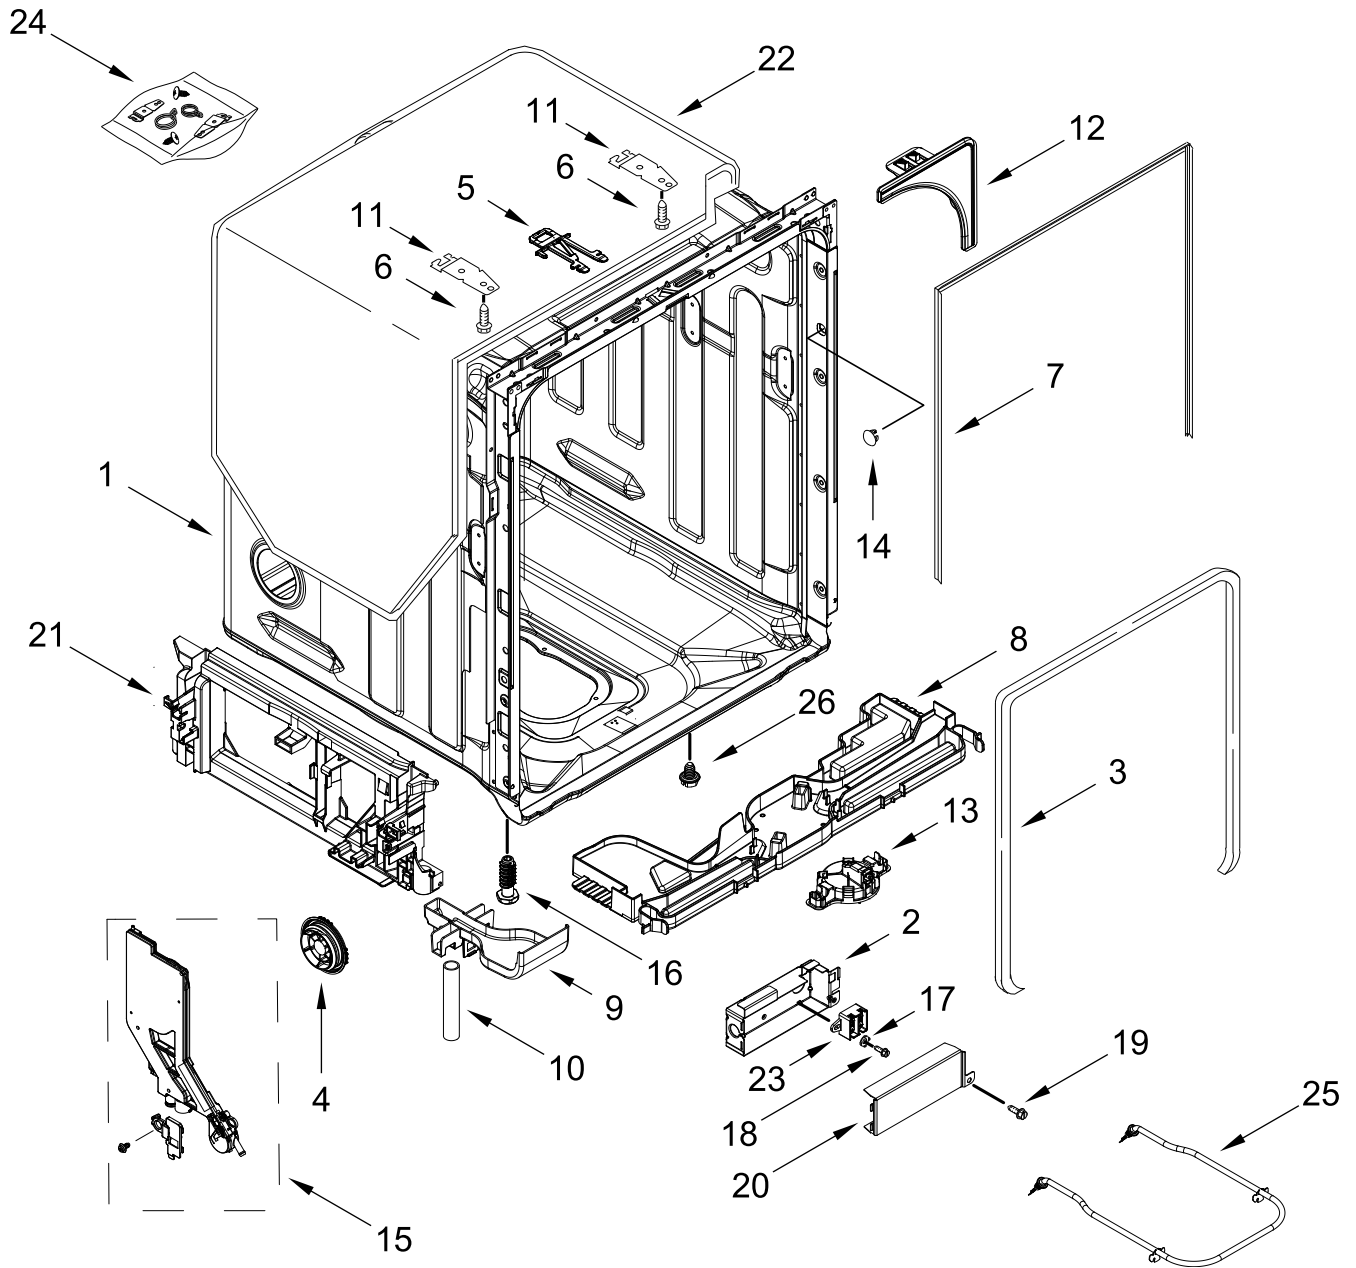

TUB AND FRAME PARTS

TUB AND FRAME PARTS

<u>Illus. No.</u>	<u>Part No.</u>	<u>Description</u>	<u>Illus. No.</u>	<u>Part No.</u>	<u>Description</u>	<u>Illus. No.</u>	<u>Part No.</u>	<u>Description</u>
1	W11120458	Tub Assembly (includes gasket)	13	W11036170	Float Switch	24	W11362501	Miscellaneous Parts Bag (Contains 2 Screws, 2 Clamps, & 2 Brackets)
2	W11226744	Base, Terminal Box	14	W11184083	Plug, Tub			
3	W11035860	Gasket, Tub	15	W11429970	Water Inlet Assembly	25	W11536143	Heater Element Assembly
4	W11429974	Nut, Water Inlet	16	W11455395	Leg, Leveling	26	3400892	Screw
5	W11090487	Strike, Latch	17	3378128	Washer, Pronged Cup			
6	W11296374	Screw	18	3400014	Screw, Grounding			
7	W11165091	Seal, Cabinet	19	W10277003	Screw			
8	W11025993	Drip Tray	20	W11226746	Cover, Terminal Box			
9	W11025986	Funnel, Overfill Protection	21		Side Support, Tub			
10	W11025988	Funnel Extension		W10920122	Left Hand			
11	8269145	Bracket, Undercounter		W10920120	Right Hand			
12	W11165093	Cover, Tub Corner	22	W11221921	Shield, Tub Sound			
			23	W11132441	Terminal Block