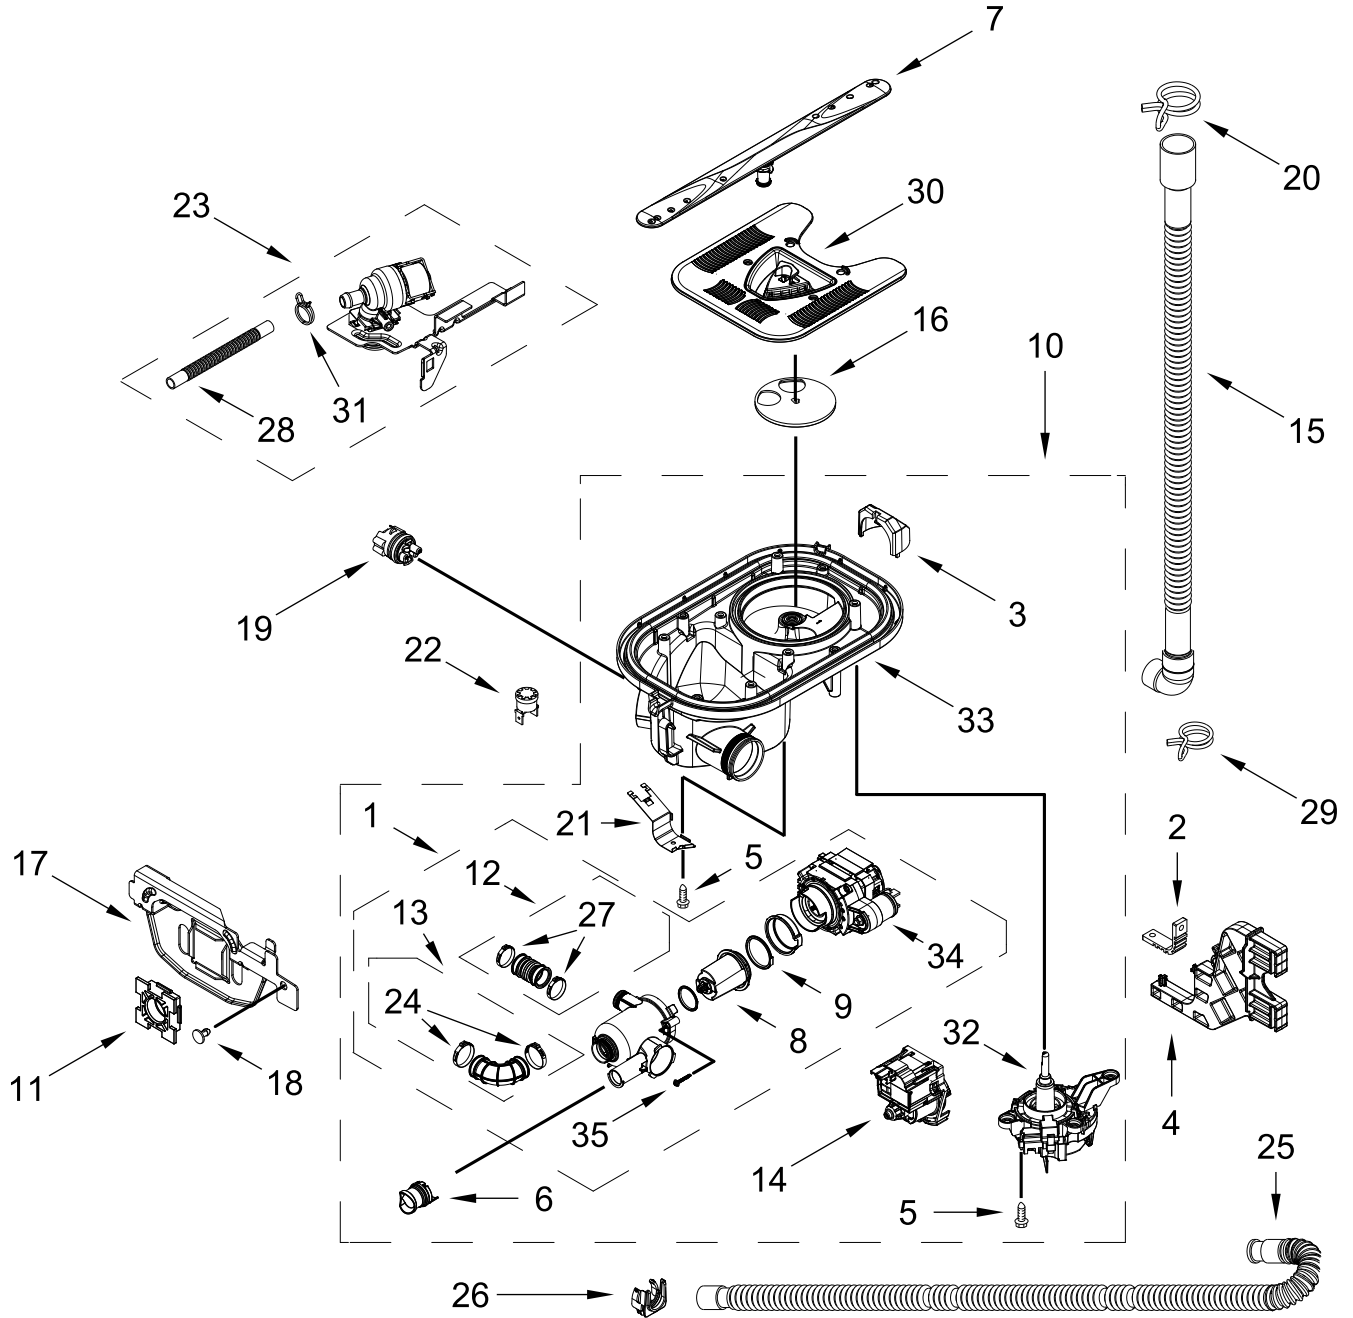

PUMP, WASHARM AND MOTOR PARTS

PUMP, WASHARM AND MOTOR PARTS

<u>Illus. No.</u>	<u>Part No.</u>	<u>Description</u>	<u>Illus. No.</u>	<u>Part No.</u>	<u>Description</u>	<u>Illus. No.</u>	<u>Part No.</u>	<u>Description</u>
1	W11122133	Pump Assembly	13	W10900387	Hose, Suction	24	W11122851	Clamp, Hose
2	W11294352	Isolator, Front Motor	14	W11035709	Motor, Drain	25	W11036161	Hose
3	W10891545	Diffuser, Inlet	15	W11131184	Hose, Drain	26	W11036143	Clip, Hose
4	W11294350	Hanger, Front Motor	16	W10903468	Disc, Diverter	27	W10466656	Clamp, Hose
5	9741232	Screw	17	W11025963	Bracket, Rear Motor	28	W11036287	Hose, Inlet
6	W10891547	Check Valve, Drain	18	W11418271	Fastener	29	W11236576	Clamp, Hose
7	W11048456	Wash Arm Assembly	19	W11126174	Indicator, Optical Wash	30	W11039864	Grate
8	W11108699	Filter Assembly	20	370445	Clamp, Hose	31	371505	Clamp, Hose
9	W10380239	Ring, Volute	21	W11163419	Bracket, Thermostat	32		Diverter Valve Motor (Not Serviced)
10	W11345228	Motor & Sump Assembly	22	W11193089	Thermostat (Included with Main Wiring Harness)	33	W11034556	Sump (includes Seal and Diverter)
11	W11036663	Isolator, Rear Motor	23	W11025970	Fill Valve Assembly	34	W10753070	Capacitor
12	W11250985	Hose, Pressure				35	W10467002	Screw