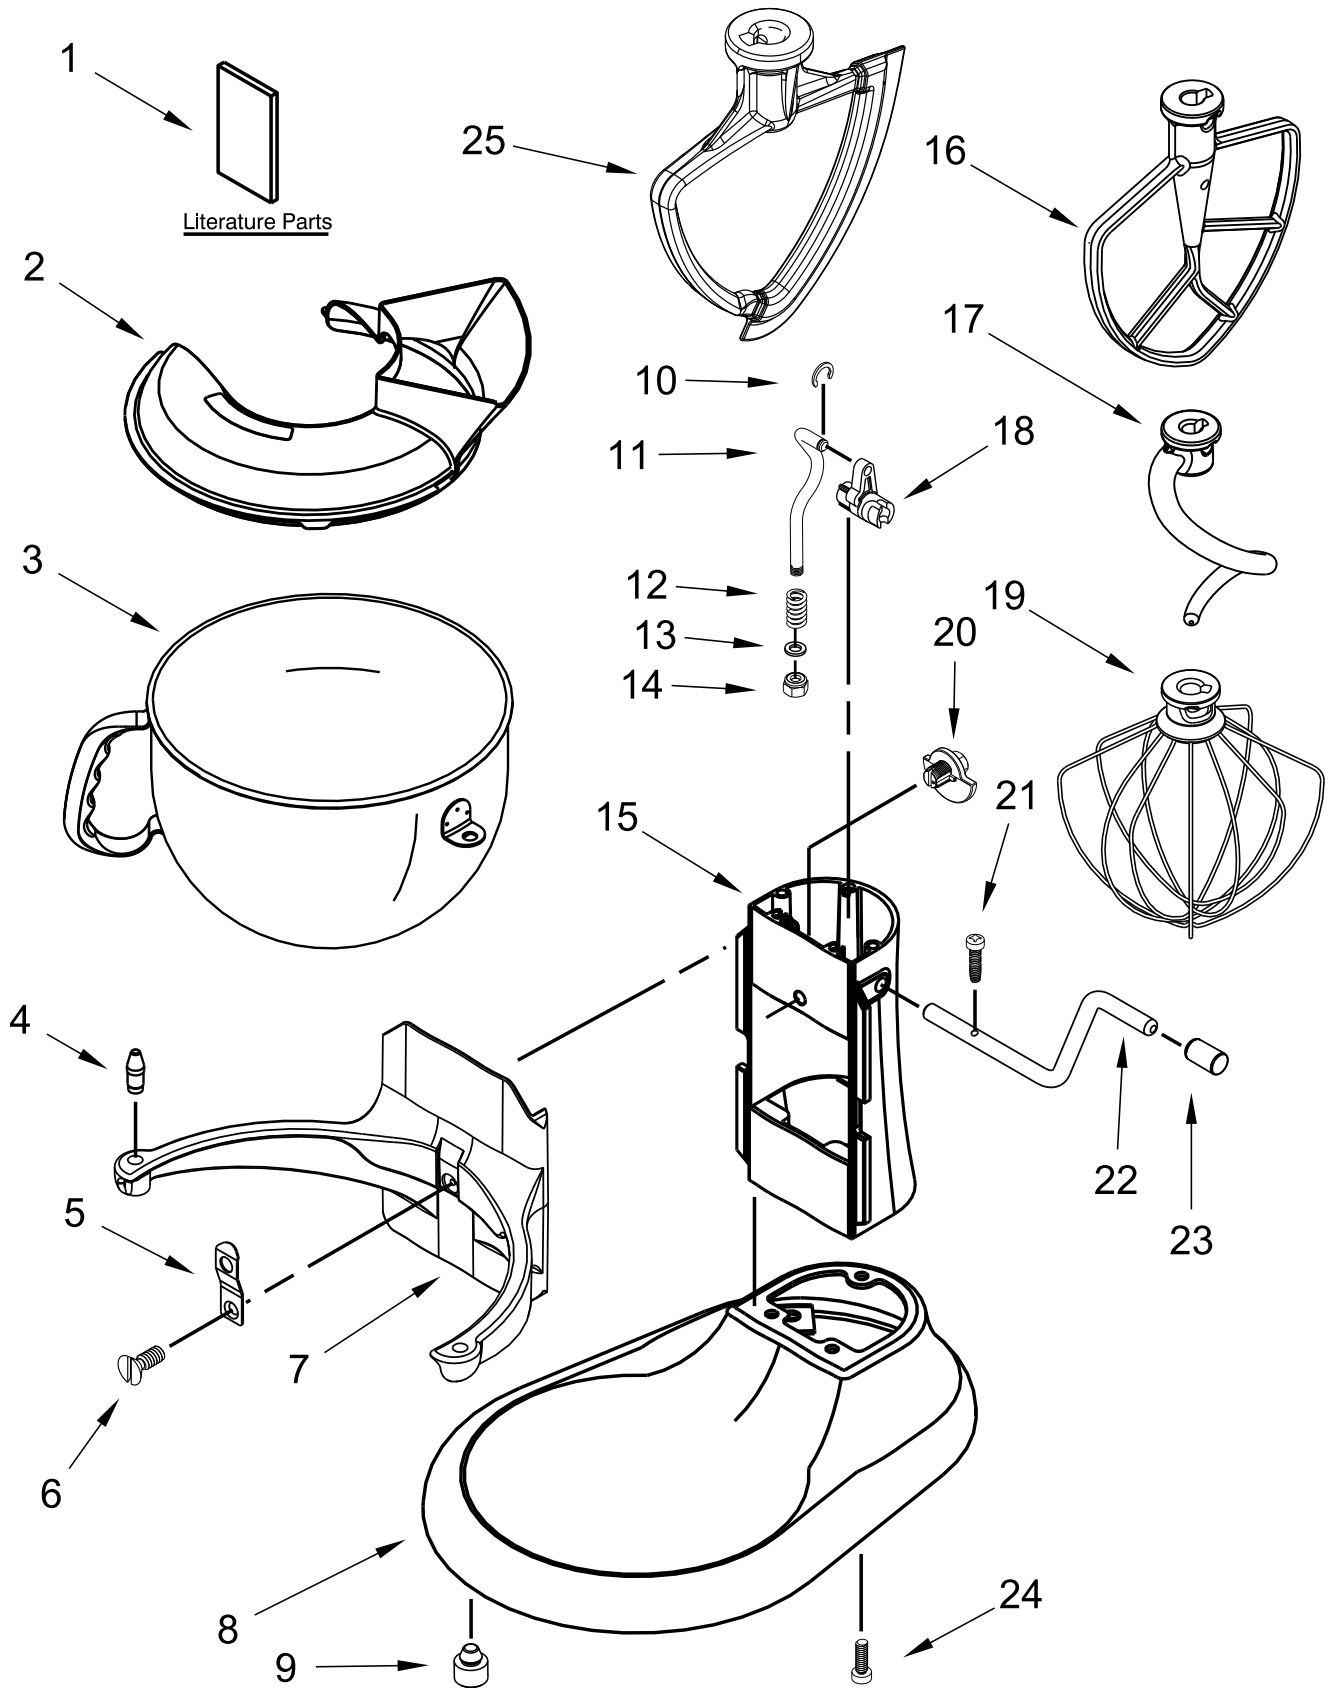

BASE AND PEDESTAL UNIT PARTS

BASE AND PEDESTAL UNIT PARTS

<u>Illus.</u> <u>No.</u>	<u>Part No.</u>	<u>Description</u>	<u>Illus.</u> <u>No.</u>	<u>Part No.</u>	<u>Description</u>	<u>Illus.</u> <u>No.</u>	<u>Part No.</u>	<u>Description</u>
1		Literature Parts	9	9708649	Foot	21	3400863	Screw
	W11378207	Use & Care Guide	10	9703307	Ring, Retaining	22	W10598836	Handle, Bowl Lift
2	W10617049	Shield, Pouring (Wide)	11	W10598835	Rod, Bowl Lift	23	W10769141	Cap, Handle
3	W10245251	Bowl, 6 Qt.	12	9237	Spring, Lift Rod	24	3400200	Screw
4	240185	Pin, Retaining Bowl	13	9703439	Washer	25	W10778038	Beater, Flex Edge
5	W10504114	Clip, Bowl Retainer	14	8533907	Nut			
6	3400018	Screw	15		Column Assembly (Refer to Color Variation Parts Page)			
7		Bowl Support (Refer to Color Variation Parts Page)	16	W10672616	Beater, Flat (Coated)			
8		Base and Foot Assembly (Refer to Color Variation Parts Page)	17	W10674617	Hook, Dough			
			18	9706885	Arm, Bowl Lift			
			19	9703491	Whip, Wire			
			20	9703426	Cam, Adjusting