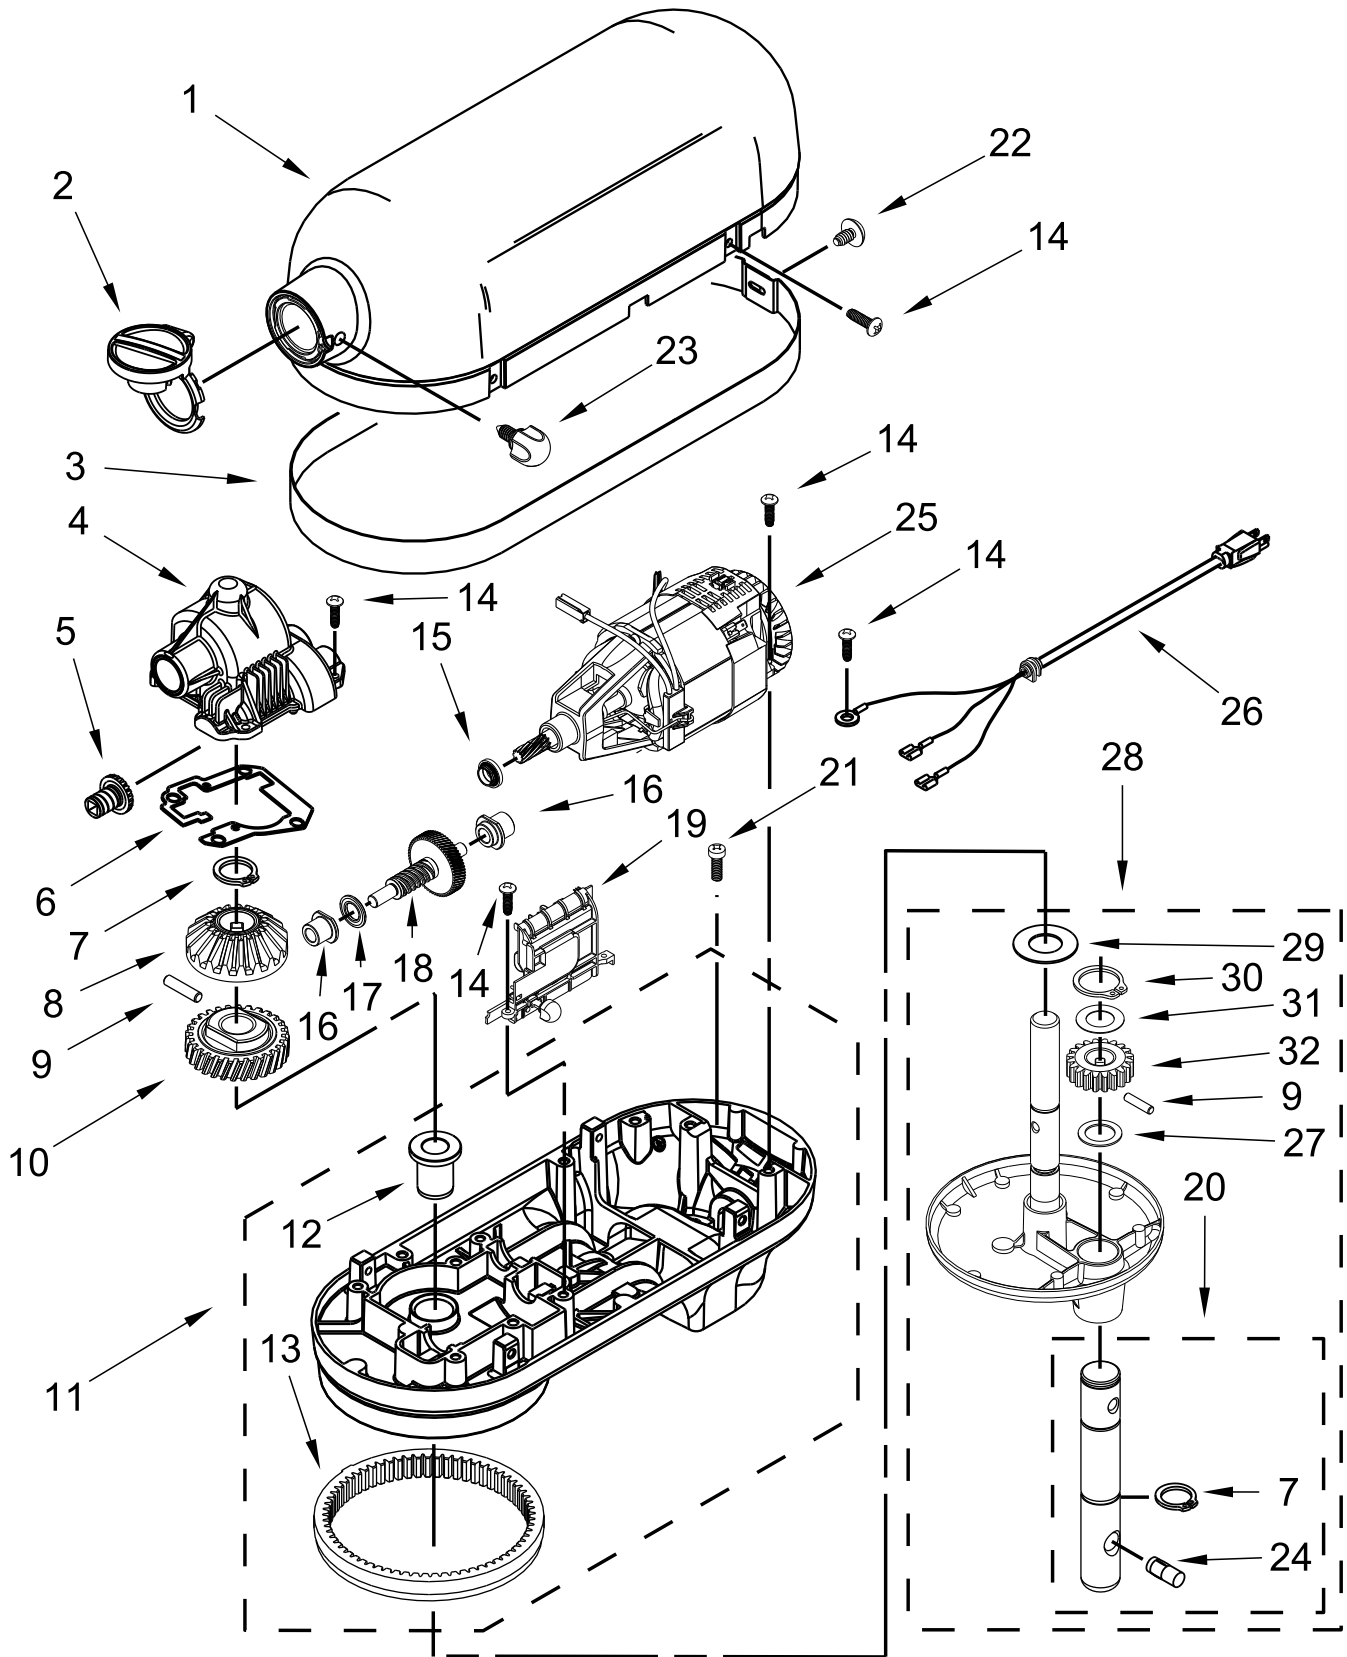

CASE, GEARING AND PLANETARY UNIT PARTS

CASE, GEARING AND PLANETARY UNIT PARTS

<u>Illus. No.</u>	<u>Part No.</u>	<u>Description</u>	<u>Illus. No.</u>	<u>Part No.</u>	<u>Description</u>	<u>Illus. No.</u>	<u>Part No.</u>	<u>Description</u>
1		Gearcase Motor Housing (Refer to Color Variation Parts Page)	10	W10916068	Gear, Worm Follower	21	3400200	Screw
			11		Lower Gearcase (Refer to Color Variation Parts Page)	22	3400617	Screw
						23	9709194	Thumb Screw Black
2	9707983	Cap, Attachment Hub (Nickel)	12	16897	Bearing, Lower Center	24	9704677	Pin, Groove
3		Band, Trim (Refer to Color Variation Parts Page)	13	W11044502	Gear, Internal	25	W10247536	Motor, 120 Volt Cord, Power
			14	3400814	Screw	26	W11359747	Black
			15	9706247	Seal, Motor Shaft	27	8533910	Washer
4	9709125	Transmission Housing	16		Bearing	28		Planetary Assembly (Refer to Color Variation Parts Page)
5	W11175144	Gear, Attachment Hub Level		W10170080	Front			
				W10170081	Rear			
6	9709511	Gasket, Transmission	17	9703445	Bearing, Thrust	29	W10323379	Washer, Fiber
7	9703680	Clip, Retaining	18	9709231	Gear, Worm	30	9703438	Ring, Retaining
8	W11044501	Gear, Bevel	19	9706648	Control with Black Knob	31	9706090	Washer
9	9707223	Pin, Retaining	20	9708191	Shaft, Agitator	32	W10903507	Gear, Pinion