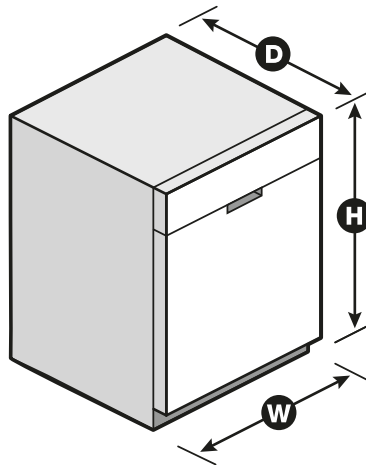

*Per IEC standards. NOTE: Dimensions are for planning purposes only. For complete details, see Installation Instructions packed with product. Specifications subject to change without notice.