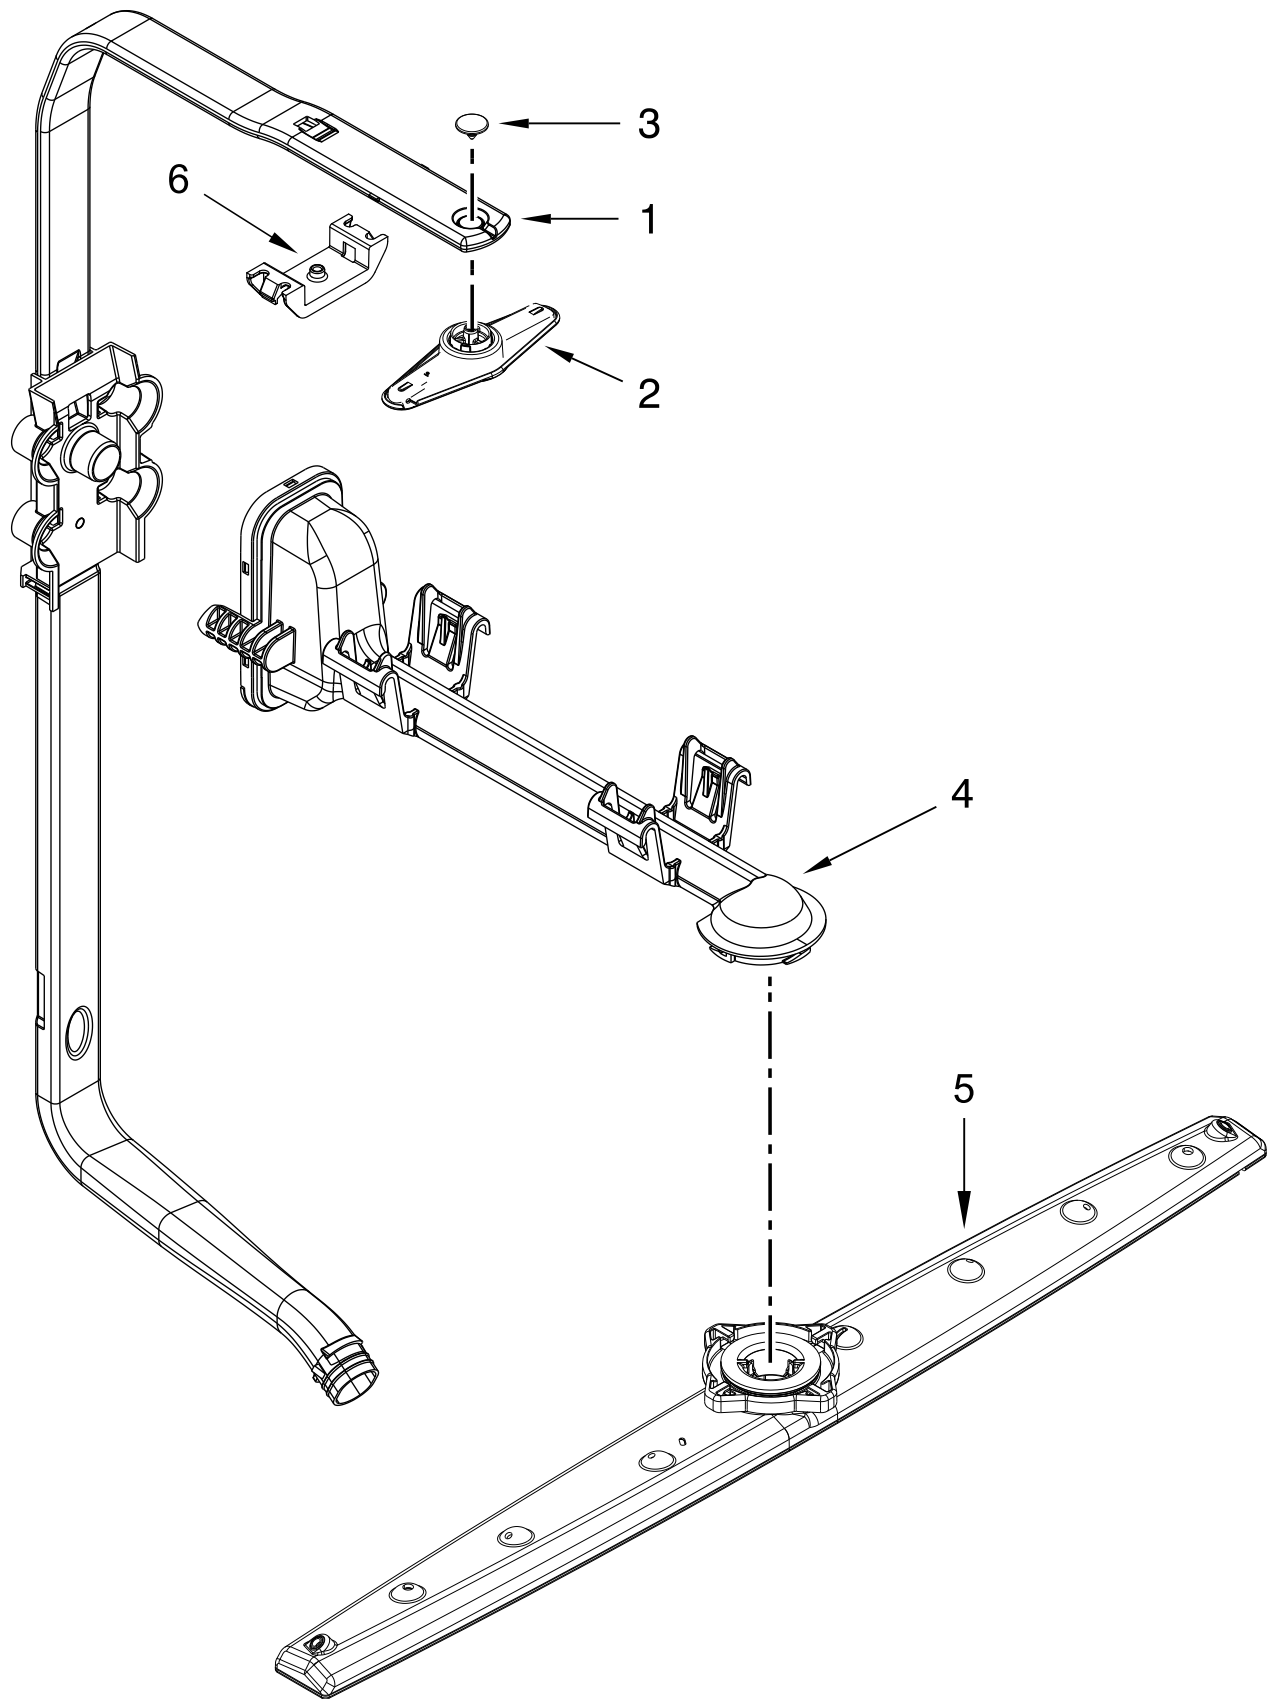

PUMP, WASHARM AND MOTOR PARTS

<u>Illus.</u> <u>No.</u>	<u>Part No.</u>	<u>Description</u>	<u>Illus.</u> <u>No.</u>	<u>Part No.</u>	<u>Description</u>	<u>Illus.</u> <u>No.</u>	<u>Part No.</u>	<u>Description</u>
1	W10854710	Motor (Also Order Items 9 & 11)	7	W10858786	Wash Arm Assembly	14	W10724439	Pump, Drain
2	W10195086	Motor, Isolator	8	W10789806	Filter Cup Assembly	15	8269144	Hose, Drain
3	W10455271	Cover, Outlet	9	W10445975	Hose Assembly (Includes 2 Clamps)	16	W10476221	Disc, Diverter
4	W10455268	Sump With Seal (Also Order Items 9 & 11)	10	W10917110	Sump & Motor Assembly	17	W10849439	Motor, Diverter
5	9741232	Screw	11	W10538166	Grommet	18	8269146	Clamp, Hose
6	W10463906	Screen	12	W10348407	Screw	19	W10723295	Indicator, Optical Wash
			13	W10372113	Tab, Sump	20	W10789434	Clamp, Hose
						21	W10350335	Damper, Sump Assembly

UPPER WASH AND RINSE PARTS