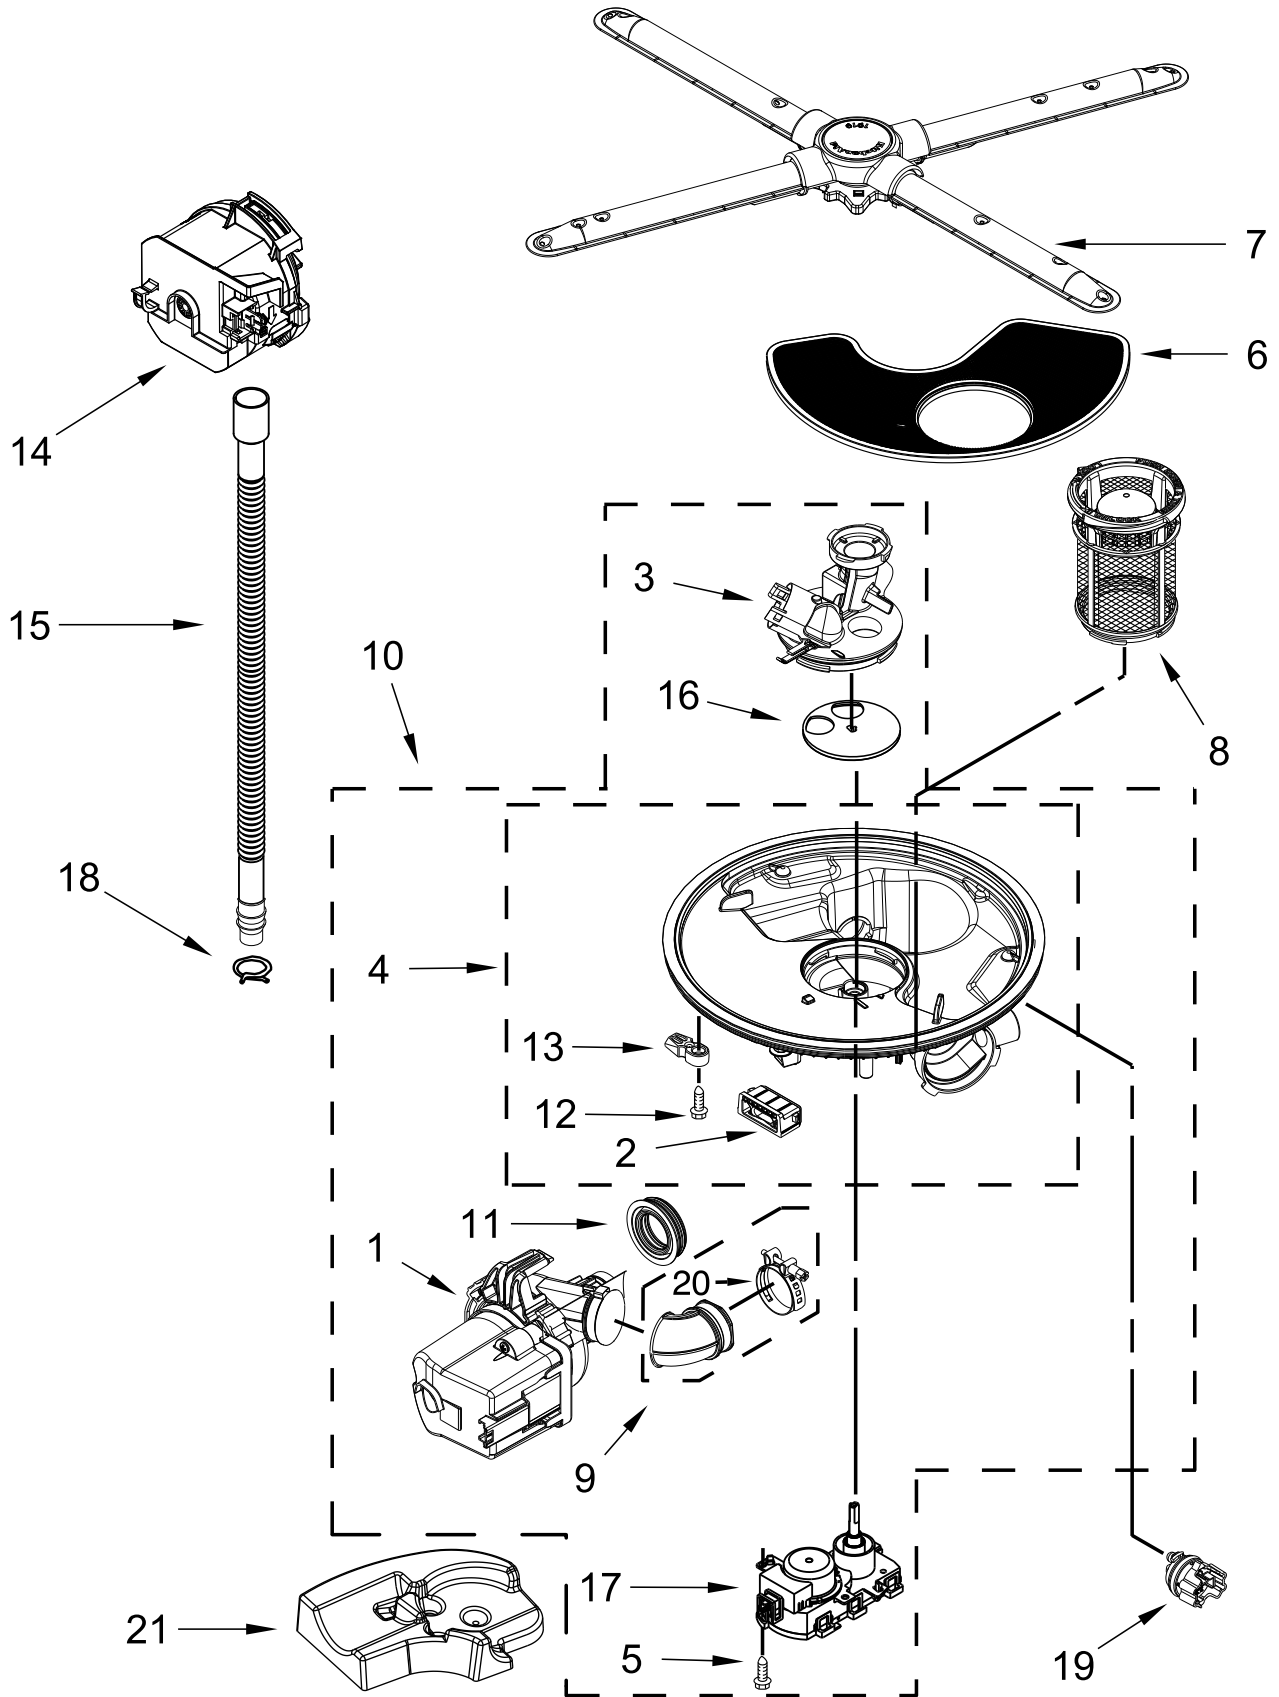

PUMP, WASHARM AND MOTOR PARTS

PUMP, WASHARM AND MOTOR PARTS

<u>Illus.</u> <u>No.</u>	<u>Part No.</u>	<u>Description</u>	<u>Illus.</u> <u>No.</u>	<u>Part No.</u>	<u>Description</u>	<u>Illus.</u> <u>No.</u>	<u>Part No.</u>	<u>Description</u>
1	W10854710	Motor (Also Order Items 9 & 11)	7	W10858786	Wash Arm Assembly	14	W10724439	Pump, Drain
2	W10195086	Motor, Isolator	8	W10789806	Filter Cup Assembly	15	8269144	Hose, Drain
3	W10455271	Cover, Outlet	9	W10445975	Hose Assembly (Includes 2 Clamps)	16	W10476221	Disc, Diverter
4	W10455268	Sump With Seal (Also Order Items 9 & 11)	10	W10917110	Sump & Motor Assembly	17	W10849439	Motor, Diverter
5	9741232	Screw	11	W10538166	Grommet	18	8269146	Clamp, Hose
6	W10463906	Screen	12	W10348407	Screw	19	W10723295	Indicator, Optical Wash
			13	W10372113	Tab, Sump	20	W10789434	Clamp, Hose
						21	W10350335	Damper, Sump Assembly