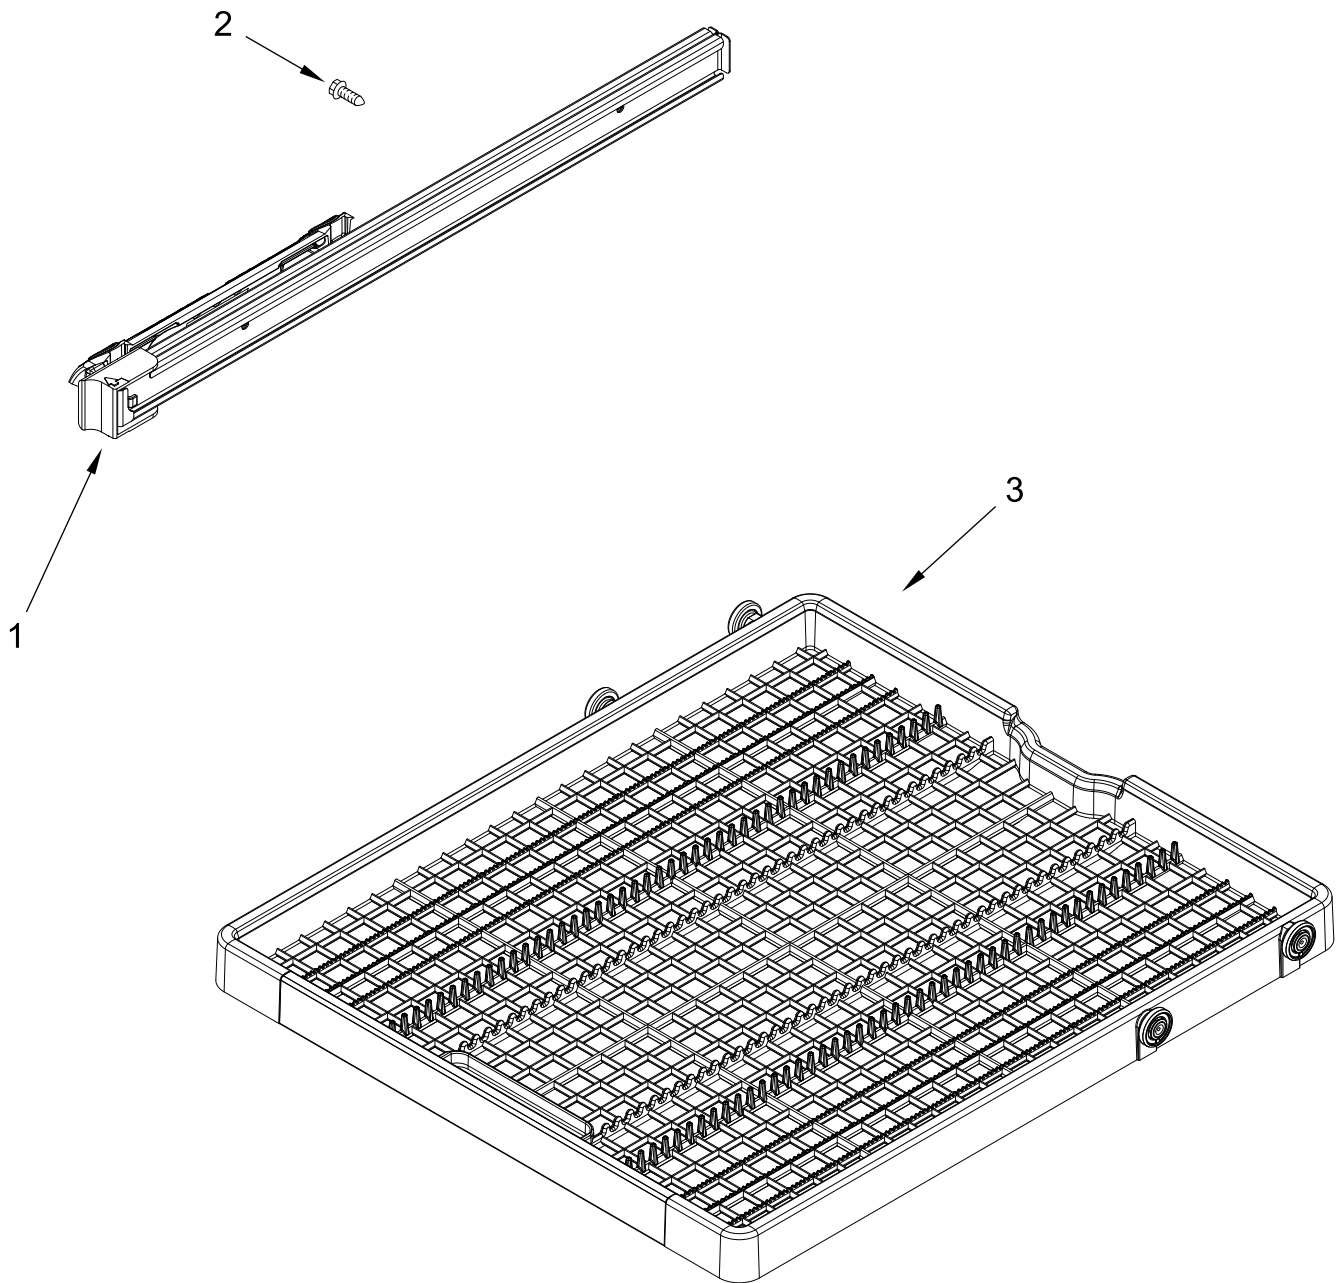

THIRD LEVEL RACK AND TRACK PARTS

THIRD LEVEL RACK AND TRACK PARTS

<u>Illus.</u> <u>No.</u>	<u>Part No.</u>	<u>Description</u>
1		Track Assembly
	W10653357	Left Hand
	W10653356	Right Hand

<u>Illus.</u> <u>No.</u>	<u>Part No.</u>	<u>Description</u>
2	W10309090	Screw
3	W10653326	Rack, Third Level