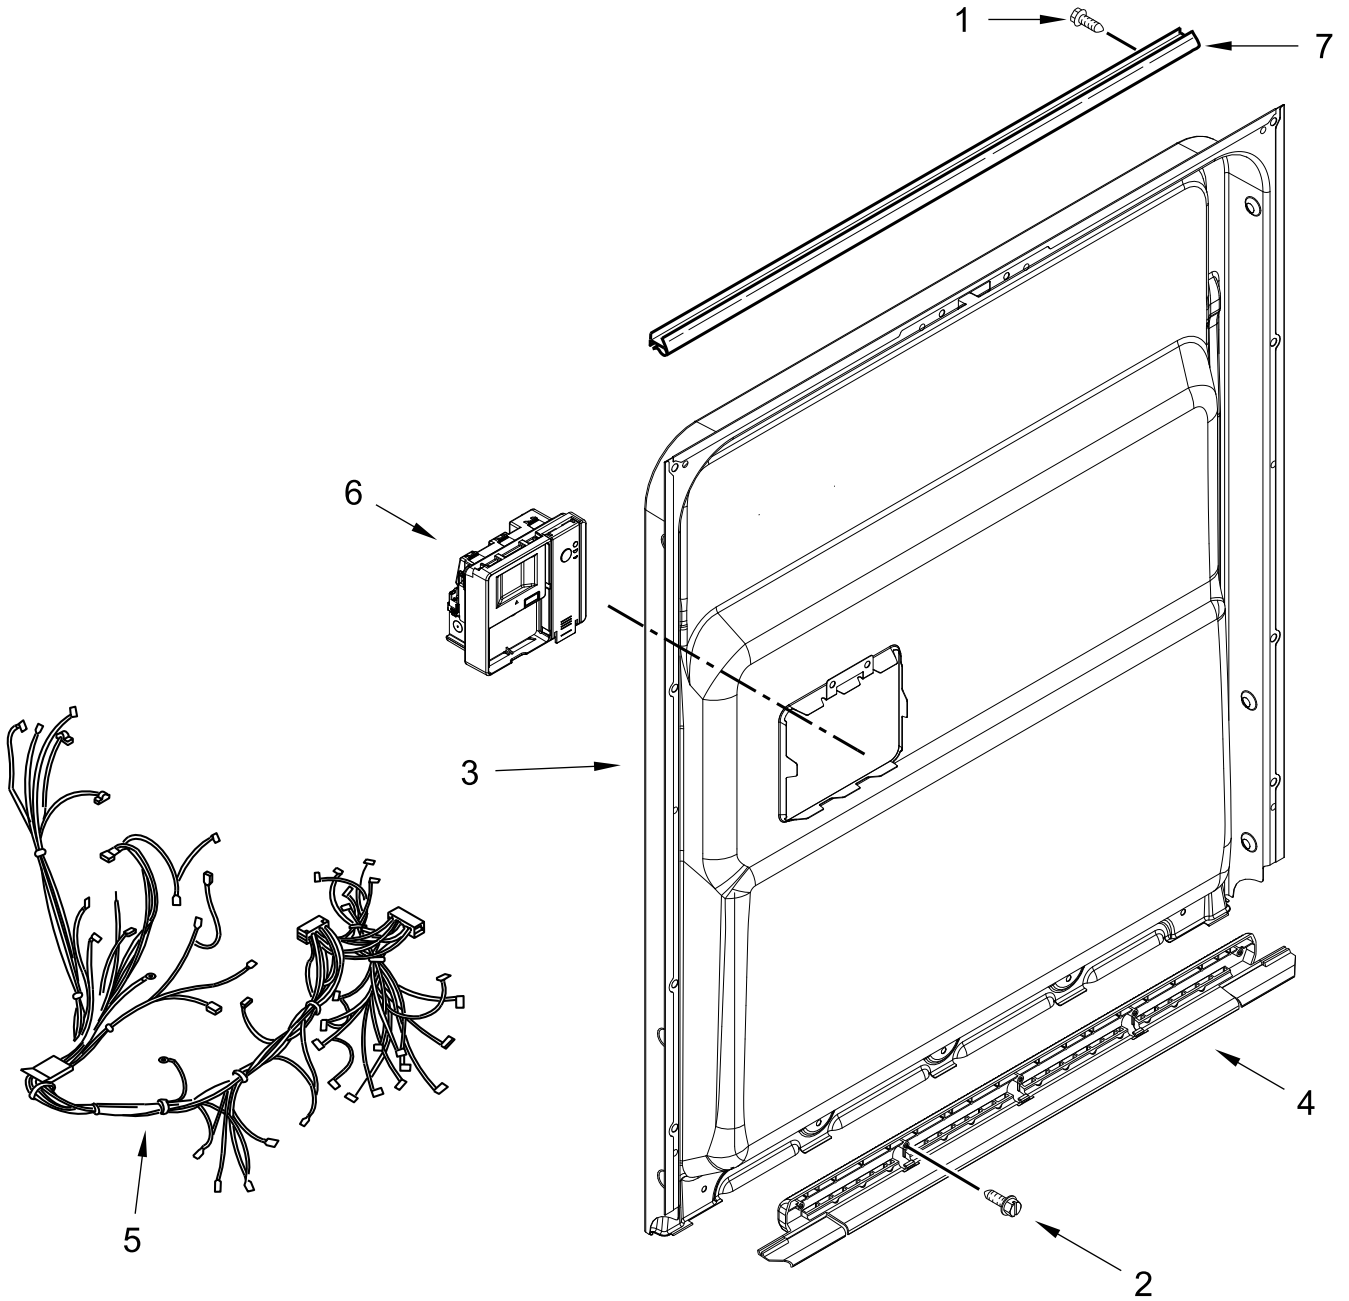

INNER DOOR PARTS

INNER DOOR PARTS

<u>Illus.</u> <u>No.</u>	<u>Part No.</u>	<u>Description</u>
1	W10348409	Screw
2	8281217	Screw
3	W10712597	Inner Door

<u>Illus.</u> <u>No.</u>	<u>Part No.</u>	<u>Description</u>
4	W10667473	Seal, Door Bottom
5	W10889942	Wiring Harness

<u>Illus.</u> <u>No.</u>	<u>Part No.</u>	<u>Description</u>
6	W10620296	Dispenser Assembly
7	W11050927	Seal, Console/Door