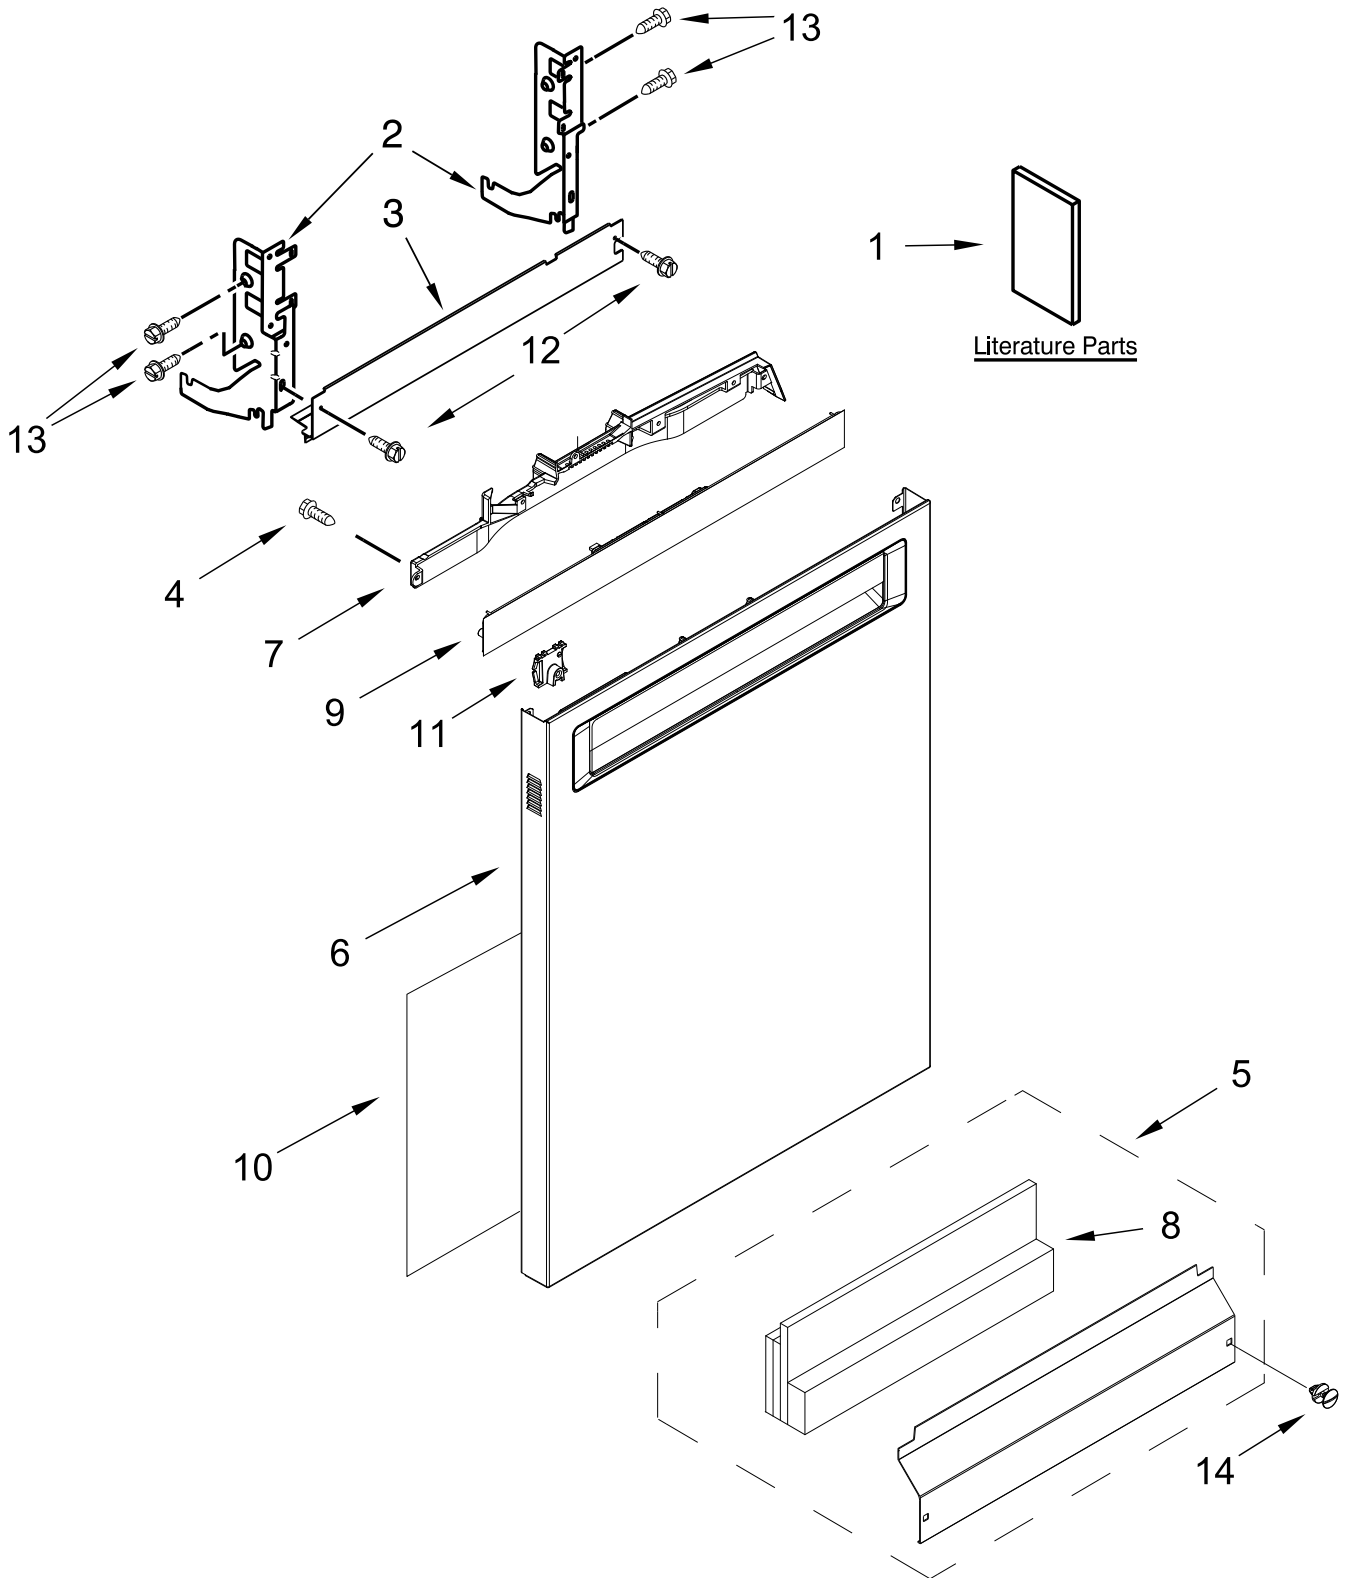

# DOOR AND PANEL PARTS

<u>Illus.</u> <u>No.</u>	<u>Part No.</u>	<u>Description</u>	<u>Illus.</u> <u>No.</u>	<u>Part No.</u>	<u>Description</u>	<u>Illus.</u> <u>No.</u>	<u>Part No.</u>	<u>Description</u>
1		Literature Parts	4	W10273971	Screw	9	W10858692	Cover, Display Lens
	W10806906	Installation Instructions	5		Access Panel	10	W10073520	Insulation, Door
	W10909170	Energy Guide		W10526114	Black	11	W10692757	Barrel Nut, Front Panel
	W11040103	Use & Care Guide	6		Front Panel (Includes Item 11)	12	302868	Screw (Black)
	W10904612	Tech Sheet		W11024140	Stainless	13	3400071	Screw
2		Arm, Hinge		W10878067	Black Stainless	14		Fastener
	8534854	Left Hand	7	W10858705	Cover, Handle Pocket		W10503548	Black
	8534853	Right Hand	8	W10518815	Insulation, Four Layer			
3	W10844384	Barrier, Vapor						