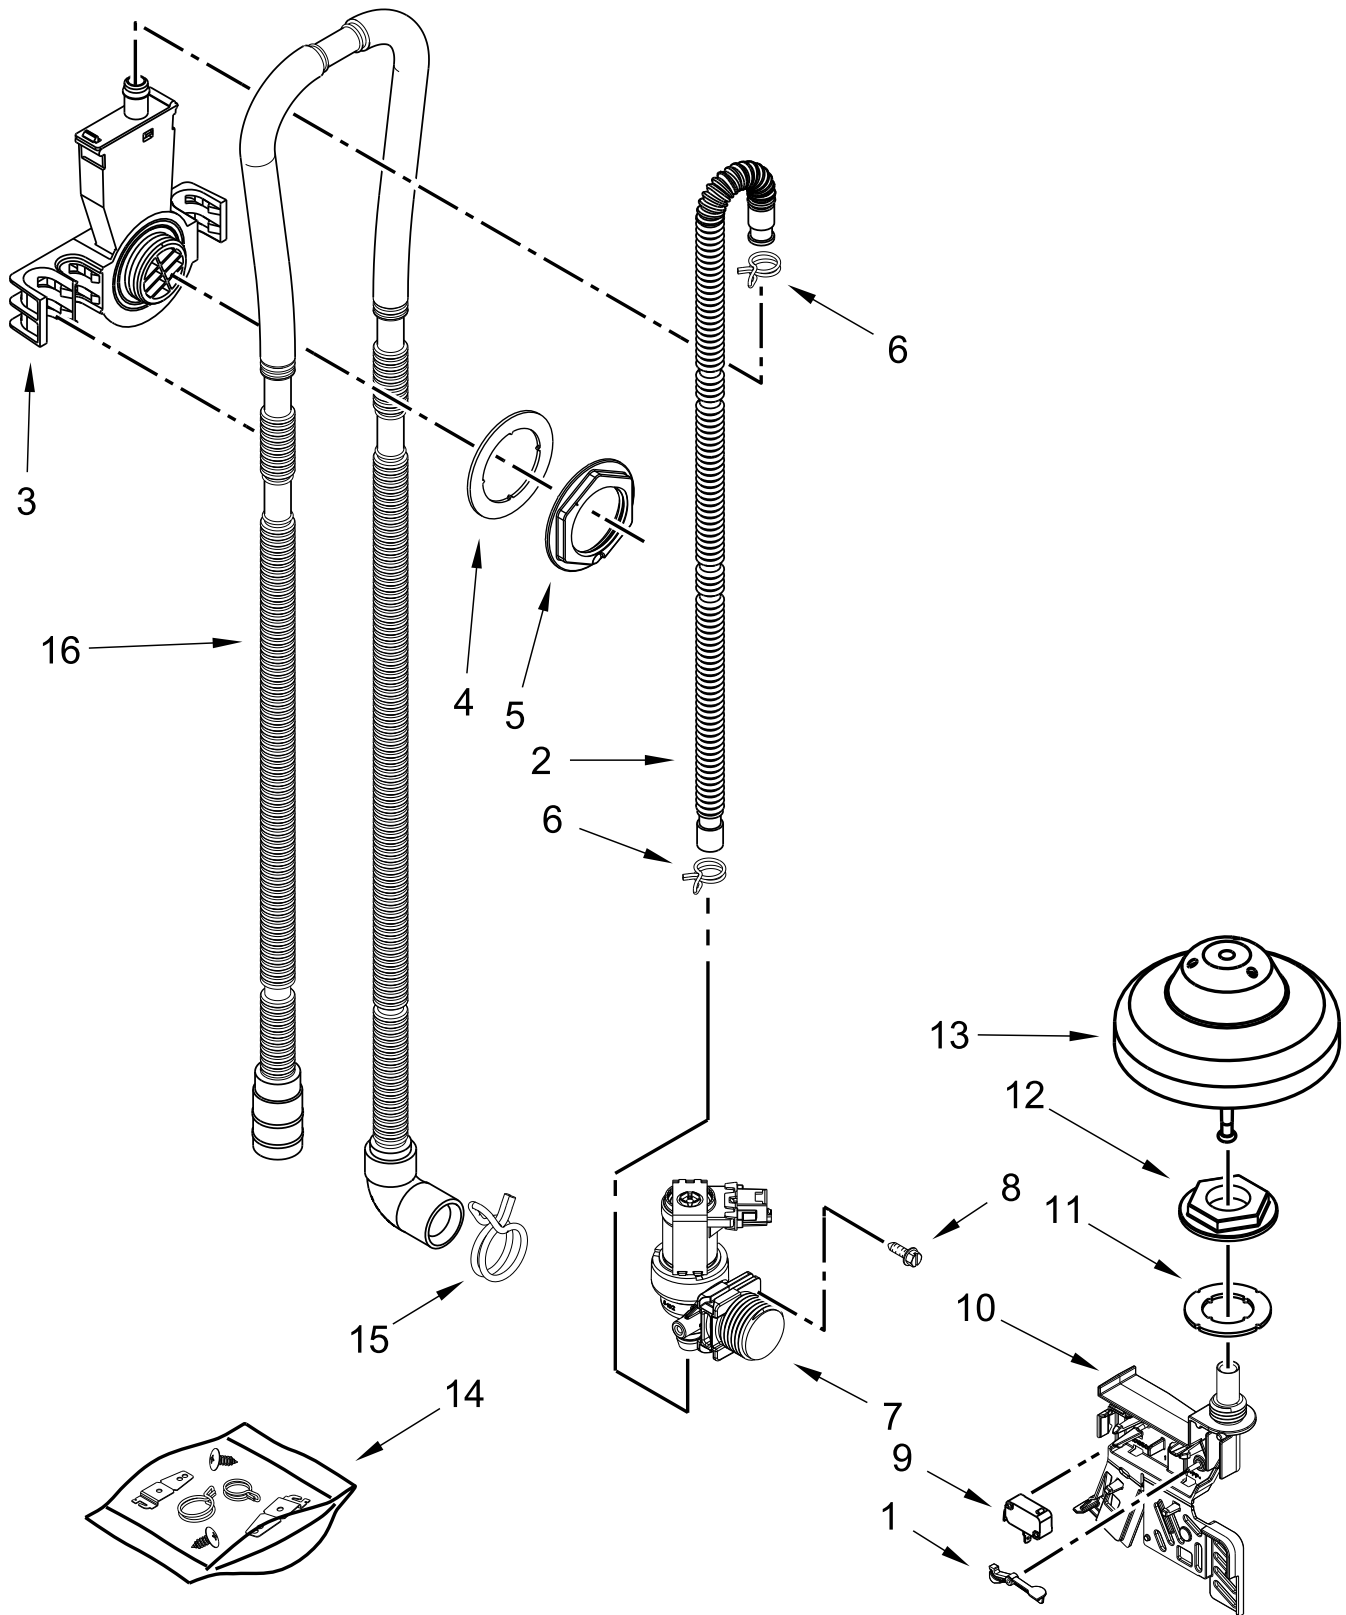

FILL, DRAIN AND OVERFILL PARTS

FILL, DRAIN AND OVERFILL PARTS

<u>Illus.</u> <u>No.</u>	<u>Part No.</u>	<u>Description</u>	<u>Illus.</u> <u>No.</u>	<u>Part No.</u>	<u>Description</u>	<u>Illus.</u> <u>No.</u>	<u>Part No.</u>	<u>Description</u>
1	W10195037	Lever, Overfill Switch	7	W10327250	Fill Valve Assembly	13	W10195036	Float & Retainer Assembly
2	W10769066	Inlet, Hose	8	3390631	Screw	14	W10292152	Miscellaneous Parts Bag (Contains 2 Screws, 2 Clamps, & 2 Brackets)
3	W10195536	Inlet, Water (Also Order Item 4)	9	W10734532	Switch, Overfill Control			
4	8531323	Gasket	10	W10647205	Housing, Overfill (Also Order Item 11)	15	370445	Clamp, Hose
5	W10213825	Nut, Water Inlet (Also Order Item 4)	11	8531743	Gasket, Flat	16	W10545278	Drain loop with check valve assembly
6	371505	Clamp, Hose	12	W10195038	Nut, Standpipe