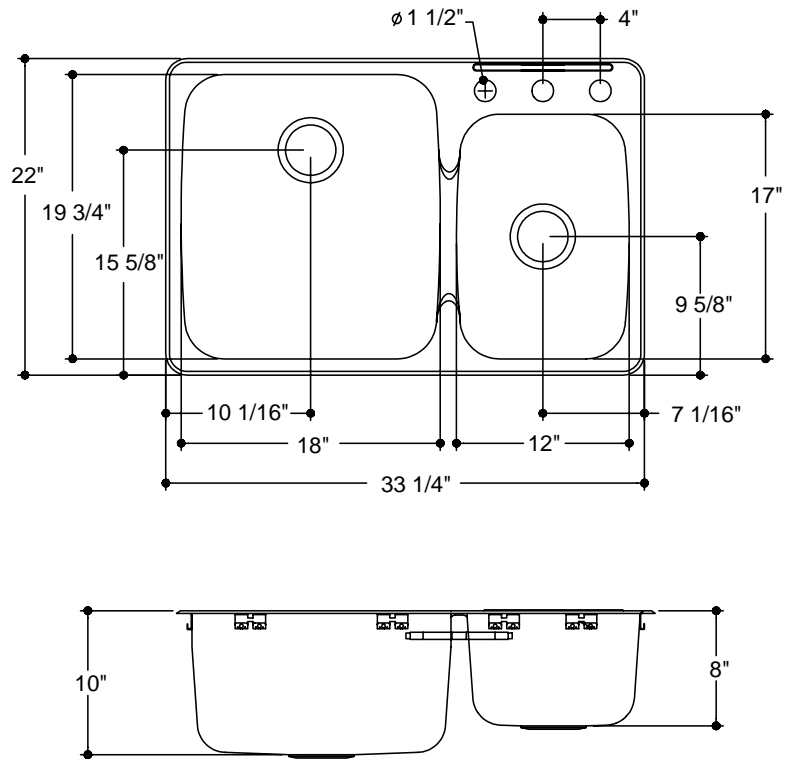

KitchenAid® Topmount Double Large D Combo Bowl Sink

PRODUCT MODEL NUMBERS

KSV80C1M
KSV80C2M
KSV80C3M

OVERALL DIMENSIONS

NOTE: Fits 36" Cabinet

Model #	Overall Dimension	Bowl Dimensions		Sink Depth	Faucet Holes	Gauge	Cutout Dimensions
		Length	Width				
KSV80C1M	22 1/2" x 33 1/4"	L: 19" R: 11"	L: 20" R: 17 1/2"	L: 10" R: 8"	1	18	refer to template in box
KSV80C2M	22 1/2" x 33 1/4"	L: 19" R: 11"	L: 20" R: 17 1/2"	L: 10" R: 8"	2	18	refer to template in box
KSV80C3M	22 1/2" x 33 1/4"	L: 19" R: 11"	L: 20" R: 17 1/2"	L: 10" R: 8"	3	18	refer to template in box